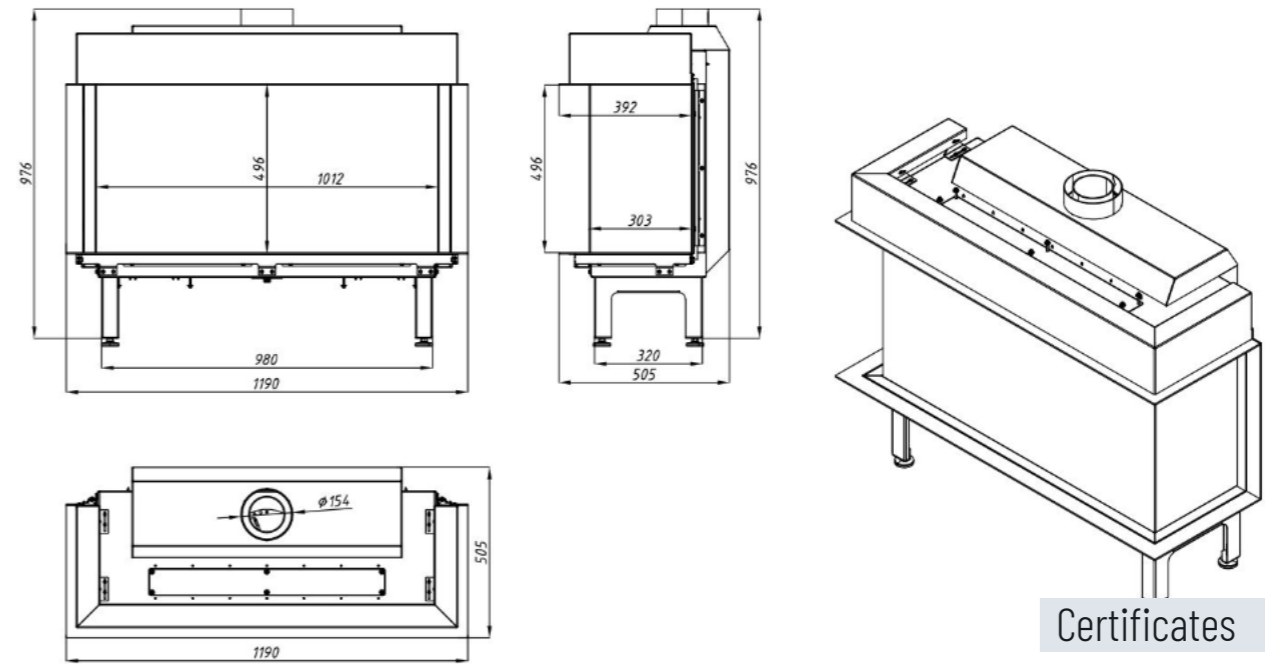

Technical drawing

Technical drawing

Certificates

VOURLA 100 R

	NG	LPG
Width (mm)	1125	1125
Height (mm)	976	976
Depth (mm)	505	505
Chimney (Ø)	100/150	100/150
Weight (kg)	124.36	124.36
Material	Steel	Steel
Rated Output (kW)	11	10
Heating Power Range (kW)	5.5 - 11	5.5 - 11
Efficiency (%)	83.30	83.30
Warranty (Year)	5	5

VOURLA 100 3V

	NG	LPG
Width (mm)	1190	1190
Height (mm)	976	976
Depth (mm)	505	505
Chimney (Ø)	100/150	100
Weight (kg)	137.49	137.49
Material	Steel	Steel
Rated Output (kW)	11	10
Heating Power Range (kW)	5.5 - 11	5.5 - 11
Efficiency (%)	83.30	83.30
Warranty (Year)	5	5

Technical drawing

Technical drawing

Certificates

VOURLA 100 EPI

VOURLA 100 T

	NG	LPG
Width (mm)	1215	1215
Height (mm)	1086	1086
Depth (mm)	494	494
Chimney (Ø)	100/150	100/150
Weight (kg)	133.2	133.2
Material	Steel	Steel
Rated Output (kW)	11	10
Heating Power Range (kW)	5.5-11	5.5-10
Efficiency (%)	83.30	83.30
Warranty (Year)	5	5