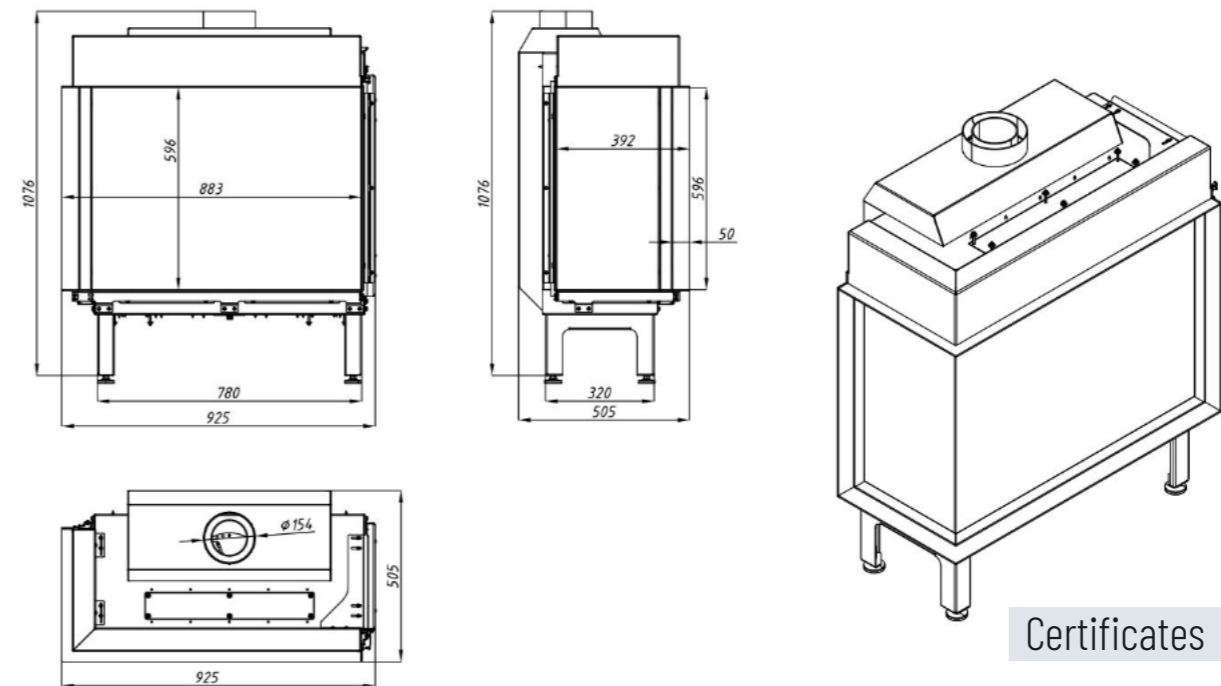

Technical drawing