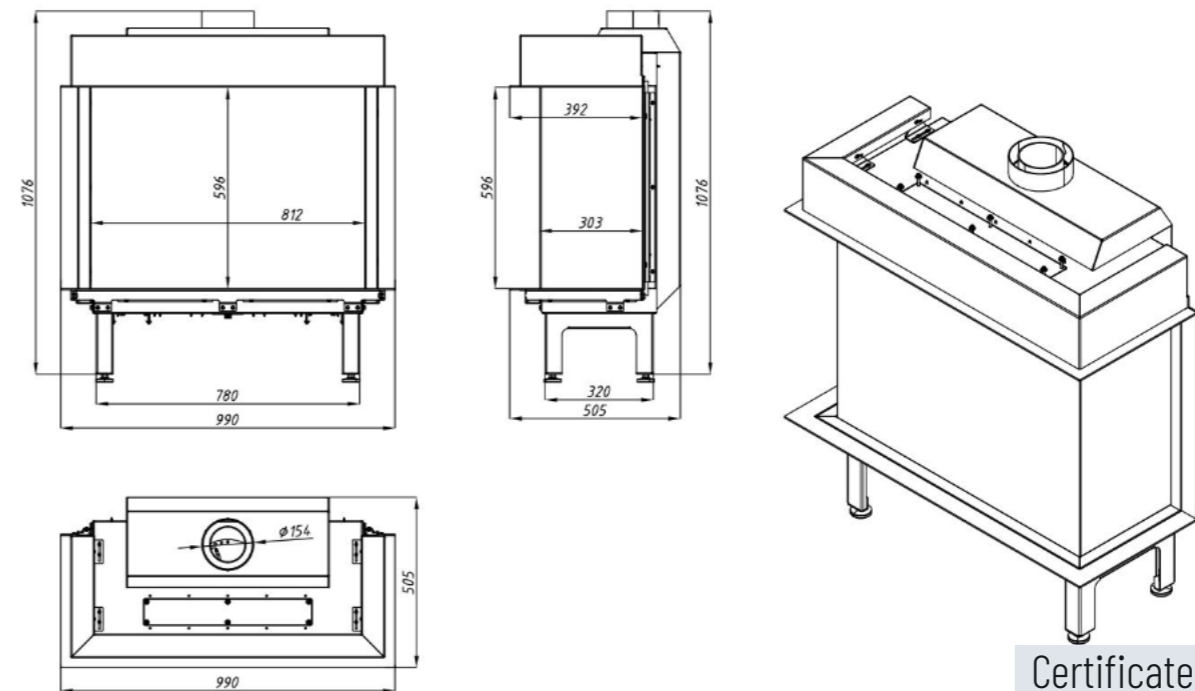

	NG	LPG
Width (mm)	925	925
Height (mm)	1076	1076
Depth (mm)	505	505
Chimney (Ø)	100/150	100
Weight (kg)	127.37	127.37
Material	Steel	Steel
Rated Output (kW)	10	9
Heating Power Range (kW)	5 - 10	5 - 9
Efficiency (%)	88.70	88.70
Warranty (Year)	5	5

Technical drawing

Technical drawing

Certificates

VOURLA 80 R

VOURLA 80 3V

	NG	LPG
Width (mm)	925	925
Height (mm)	1076	1076
Depth (mm)	505	505
Chimney (Ø)	100/150	100/150
Weight (kg)	127.37	127.37
Material	Steel	Steel
Rated Output (kW)	10	9
Heating Power Range (kW)	5 - 10	5 - 9
Efficiency (%)	88.70	88.70
Warranty (Year)	5	5

	NG	LPG
Width (mm)	990	990
Height (mm)	1076	1076
Depth (mm)	505	505
Chimney (Ø)	100/150	100
Weight (kg)	124.08	124.08
Material	Steel	Steel
Rated Output (kW)	10	9
Heating Power Range (kW)	5 - 10	5 - 9
Efficiency (%)	88.70	88.70
Warranty (Year)	5	5

Technical drawing

Technical drawing

Certificates

VOURLA 80 EPI

	NG	LPG
Width (mm)	1015	1015
Height (mm)	1186	1186
Depth (mm)	494	494
Chimney (Ø)	100/150	100/150
Weight (kg)	129.44	129.44
Material	Steel	Steel
Rated Output (kW)	10	9
Heating Power Range (kW)	5 - 10	5 - 9
Efficiency (%)	88.70	88.70
Warranty (Year)	5	5