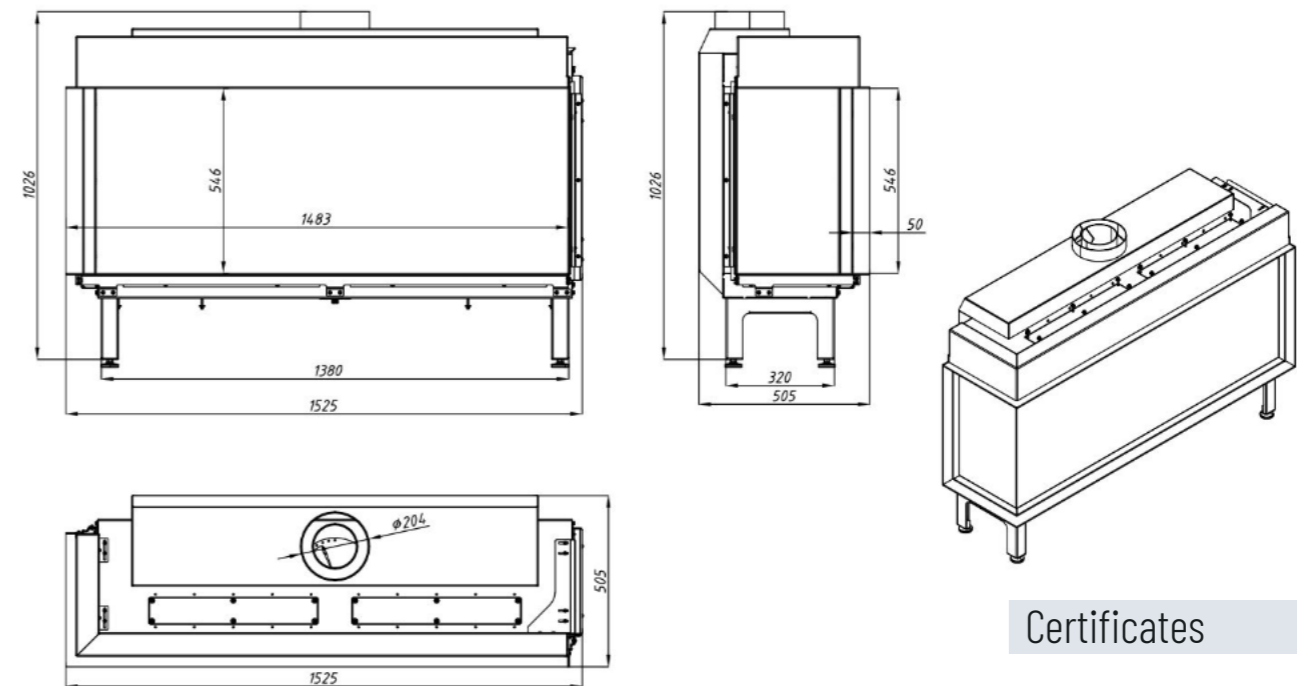

Technical drawing

Certificates