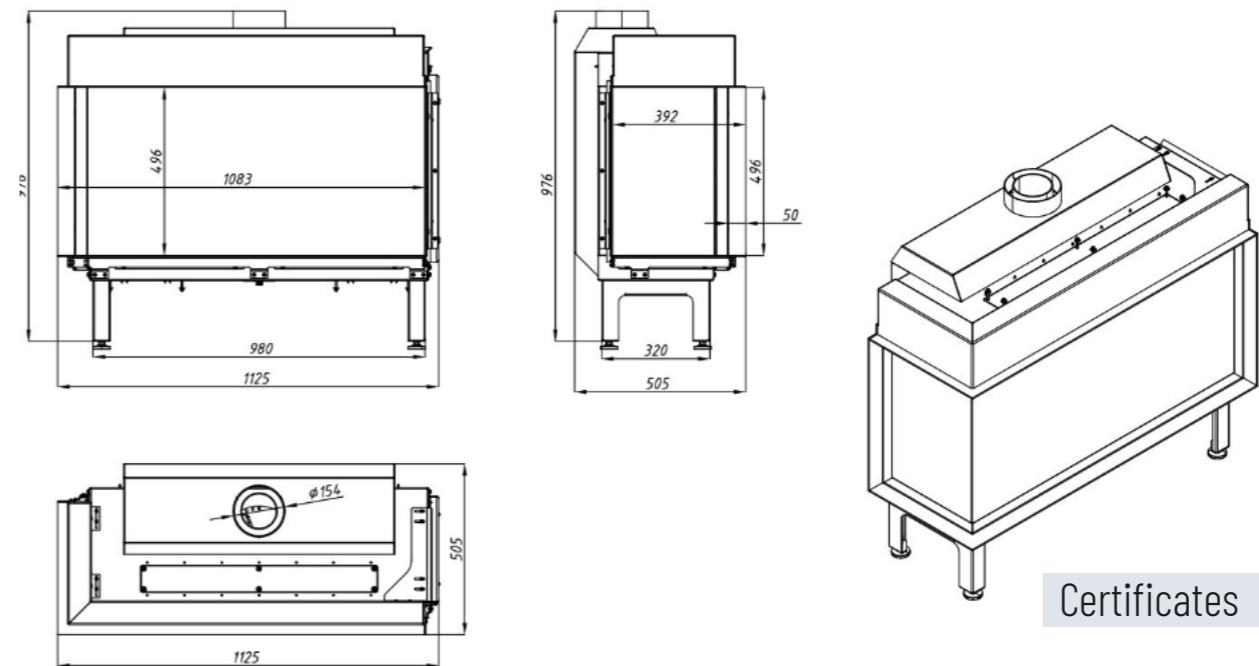

Technical drawing

Technical drawing

Certificates

VOURLA 100

	NG	LPG
Width (mm)	1060	1060
Height (mm)	976	976
Depth (mm)	505	505
Chimney (Ø)	100/150	100/150
Weight (kg)	141.94	141.94
Material	Steel	Steel
Rated Output (kW)	11	10
Heating Power Range (kW)	5.5 - 11	5.5 - 11
Efficiency (%)	83.30	83.30
Warranty (Year)	5	5

VOURLA 100 L

	NG	LPG
Width (mm)	1125	1125
Height (mm)	976	976
Depth (mm)	505	505
Chimney (Ø)	100/150	100
Weight (kg)	140.96	140.96
Material	Steel	Steel
Rated Output (kW)	11	10
Heating Power Range (kW)	5.5 - 11	5.5 - 11
Efficiency (%)	83.30	83.30
Warranty (Year)	5	5

Technical drawing

Technical drawing

Certificates

VOURLA 100 R

	NG	LPG
Width (mm)	1125	1125
Height (mm)	976	976
Depth (mm)	505	505
Chimney (Ø)	100/150	100/150
Weight (kg)	124.36	124.36
Material	Steel	Steel
Rated Output (kW)	11	10
Heating Power Range (kW)	5.5 - 11	5.5 - 11
Efficiency (%)	83.30	83.30
Warranty (Year)	5	5