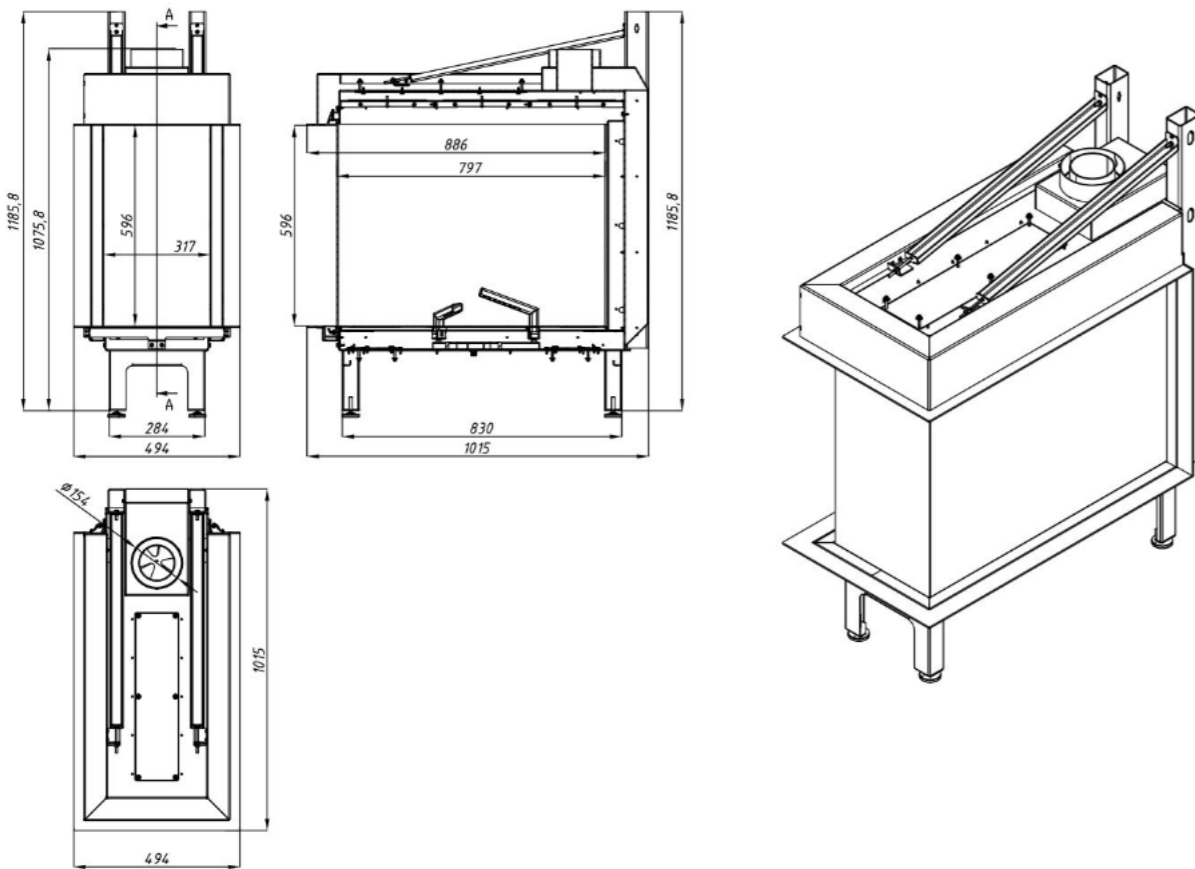

NG	LPG
Width (mm)	1000	1000
Height (mm)	1076	1076
Depth (mm)	494	494
Chimney (Ø)	100/150	100
Weight (kg)	137.7	137.7
Material	Steel	Steel
Rated Output (kW)	10	9
Heating Power Range (kW)	5 - 10	5 - 9
Efficiency (%)	88.70	88.70
Warranty (Year)	5	5

Technical drawing