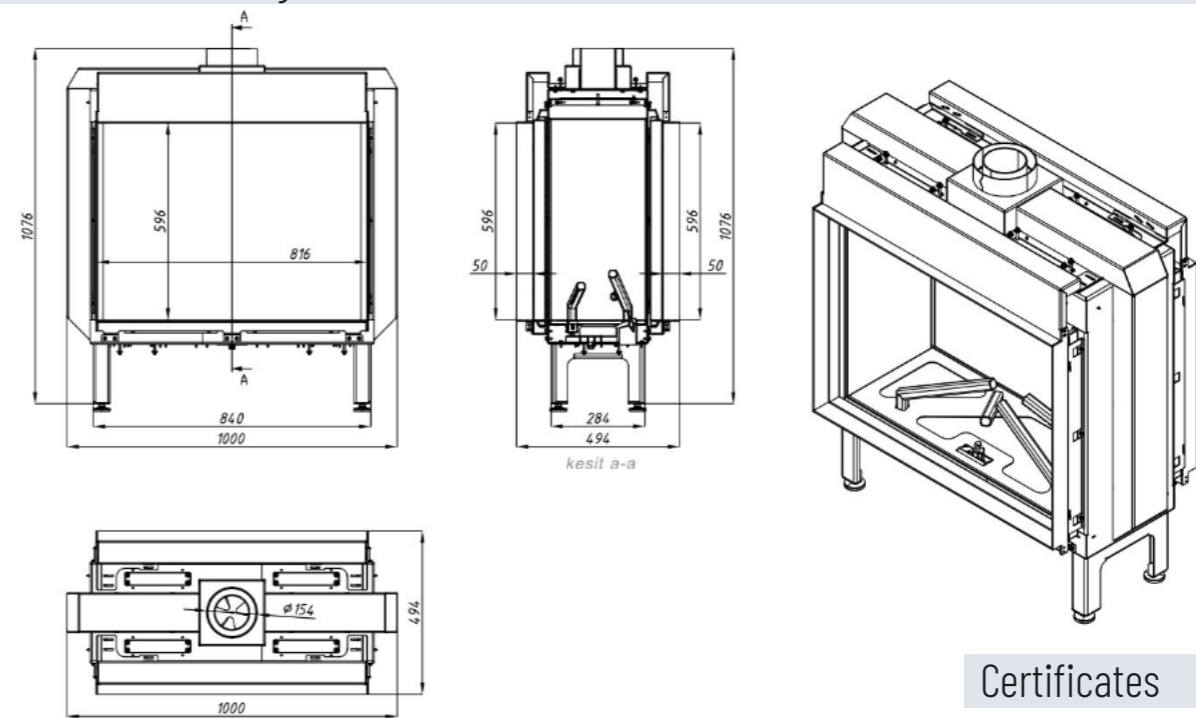

Technical drawing

Technical drawing

Certificates

VOURLA 80 EPI

	NG	LPG
Width (mm)	1015	1015
Height (mm)	1186	1186
Depth (mm)	494	494
Chimney (Ø)	100/150	100/150
Weight (kg)	129.44	129.44
Material	Steel	Steel
Rated Output (kW)	10	9
Heating Power Range (kW)	5 - 10	5 - 9
Efficiency (%)	88.70	88.70
Warranty (Year)	5	5

VOURLA 80 T

	NG	LPG
Width (mm)	1000	1000
Height (mm)	1076	1076
Depth (mm)	494	494
Chimney (Ø)	100/150	100
Weight (kg)	137.7	137.7
Material	Steel	Steel
Rated Output (kW)	10	9
Heating Power Range (kW)	5 - 10	5 - 9
Efficiency (%)	88.70	88.70
Warranty (Year)	5	5

Technical drawing

Technical drawing

Certificates

VOURLA 100

	NG	LPG
Width (mm)	1060	1060
Height (mm)	976	976
Depth (mm)	505	505
Chimney (Ø)	100/150	100/150
Weight (kg)	141.94	141.94
Material	Steel	Steel
Rated Output (kW)	11	10
Heating Power Range (kW)	5.5 - 11	5.5 - 11
Efficiency (%)	83.30	83.30
Warranty (Year)	5	5