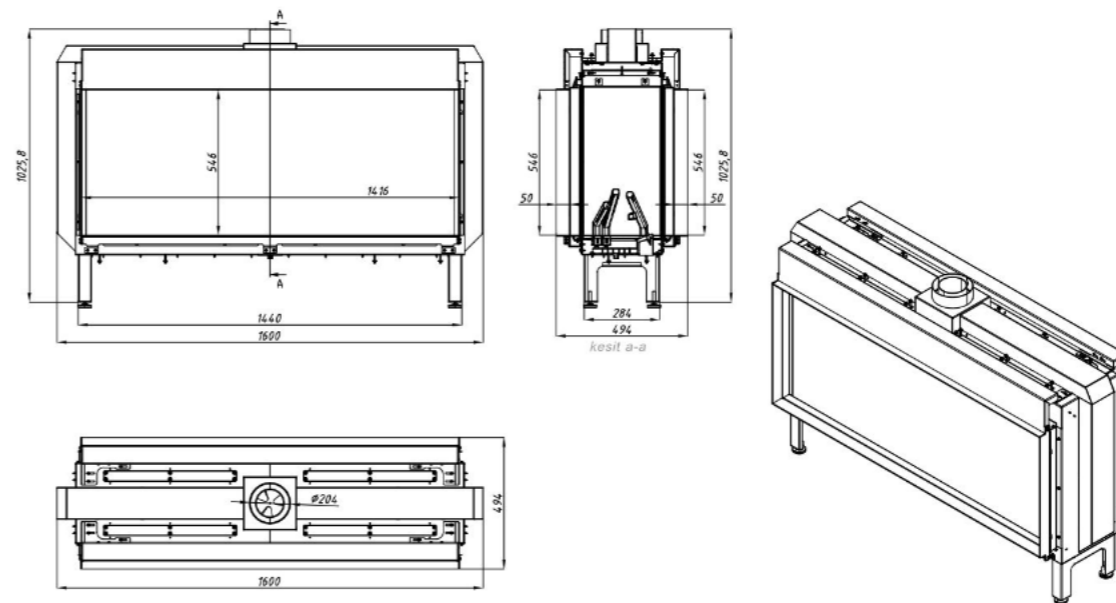

Technical drawing