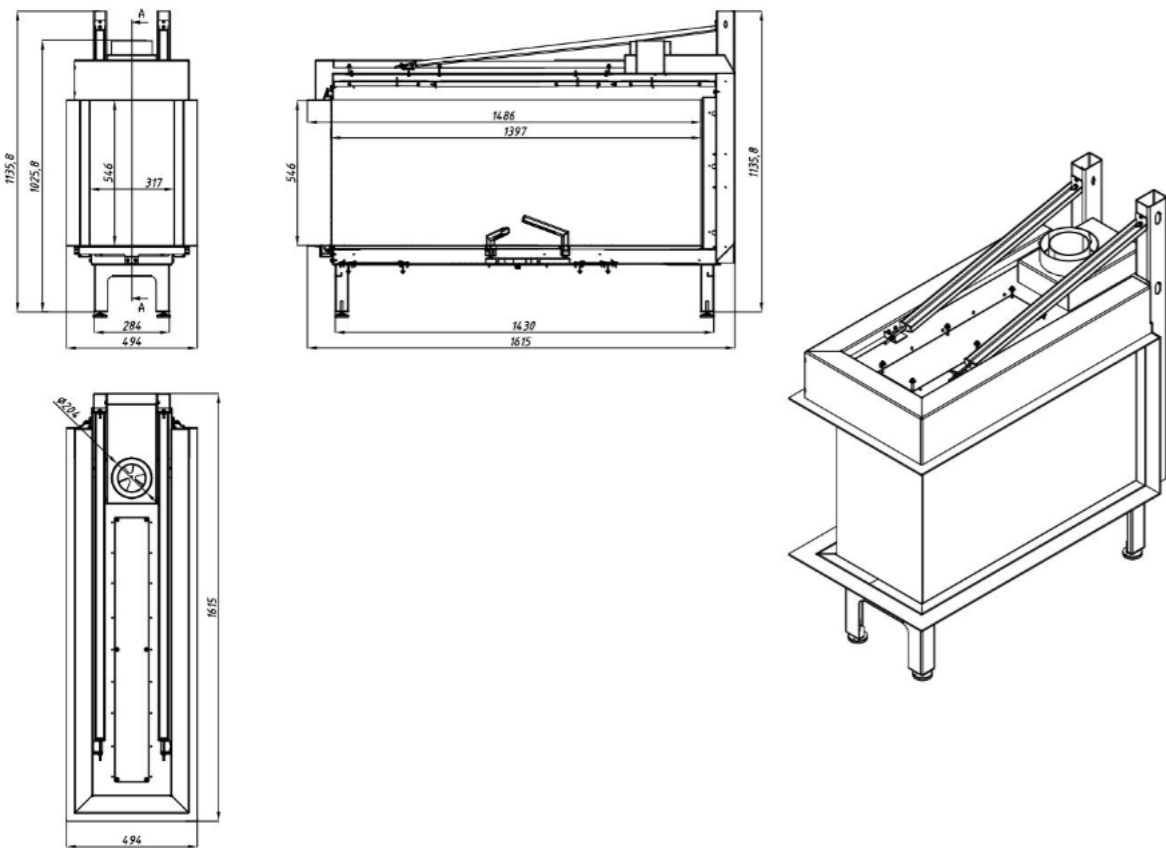

NG	LPG
Width (mm)	1600	1600
Height (mm)	1026	1026
Depth (mm)	494	494
Chimney (Ø)	130/200	130/200
Weight (kg)	200.2	200.2
Material	Steel	Steel
Rated Output (kW)	15	15
Heating Power Range (kW)	10 - 15	10 - 15
Efficiency (%)	86.10	86.10
Warranty (Year)	5	5

Technical drawing