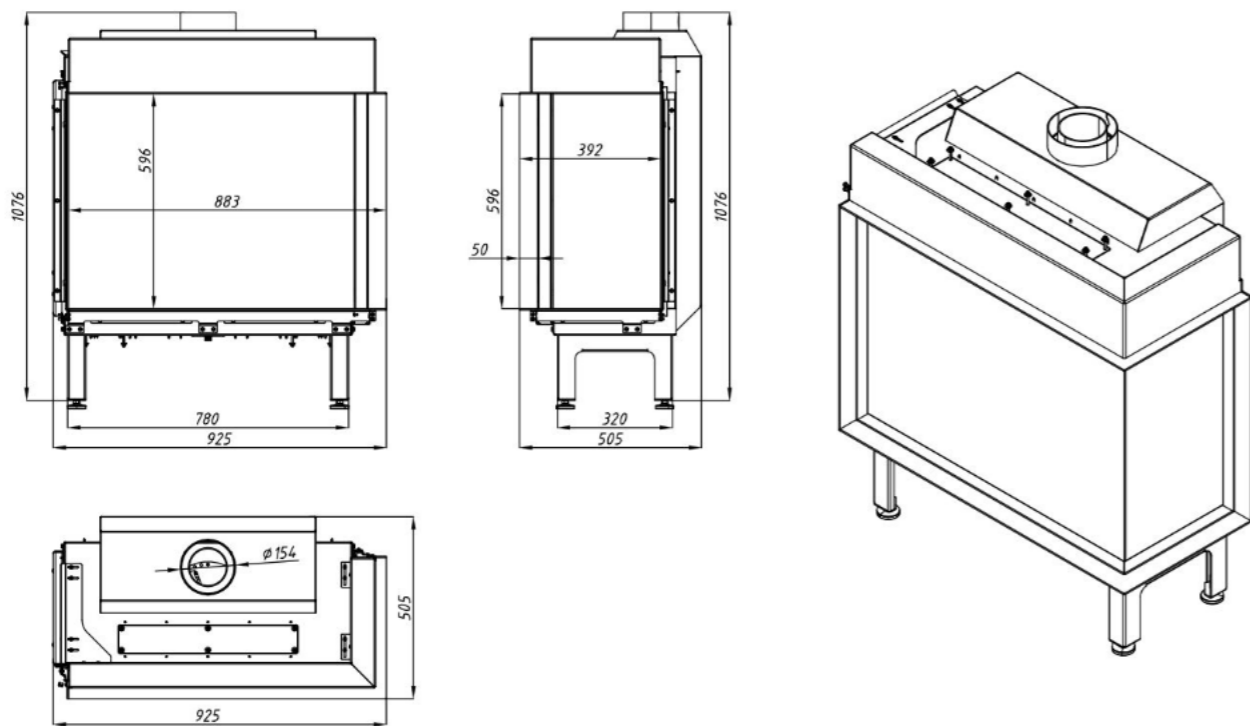

	NG	LPG
Width (mm)	925	925
Height (mm)	1076	1076
Depth (mm)	505	505
Chimney (Ø)	100/150	100
Weight (kg)	127.37	127.37
Material	Steel	Steel
Rated Output (kW)	10	9
Heating Power Range (kW)	5 - 10	5 - 9
Efficiency (%)	88.70	88.70
Warranty (Year)	5	5

Technical drawing

Technical drawing

Certificates

VOURLA 80 R

VOURLA 80 3V

	NG	LPG
Width (mm)	925	925
Height (mm)	1076	1076
Depth (mm)	505	505
Chimney (Ø)	100/150	100/150
Weight (kg)	127.37	127.37
Material	Steel	Steel
Rated Output (kW)	10	9
Heating Power Range (kW)	5 - 10	5 - 9
Efficiency (%)	88.70	88.70
Warranty (Year)	5	5

	NG	LPG
Width (mm)	990	990
Height (mm)	1076	1076
Depth (mm)	505	505
Chimney (Ø)	100/150	100
Weight (kg)	124.08	124.08
Material	Steel	Steel
Rated Output (kW)	10	9
Heating Power Range (kW)	5 - 10	5 - 9
Efficiency (%)	88.70	88.70
Warranty (Year)	5	5

Technical drawing

Technical drawing

Certificates

VOURLA 80 EPI

	NG	LPG
Width (mm)	1015	1015
Height (mm)	1186	1186
Depth (mm)	494	494
Chimney (Ø)	100/150	100/150
Weight (kg)	129.44	129.44
Material	Steel	Steel
Rated Output (kW)	10	9
Heating Power Range (kW)	5 - 10	5 - 9
Efficiency (%)	88.70	88.70
Warranty (Year)	5	5