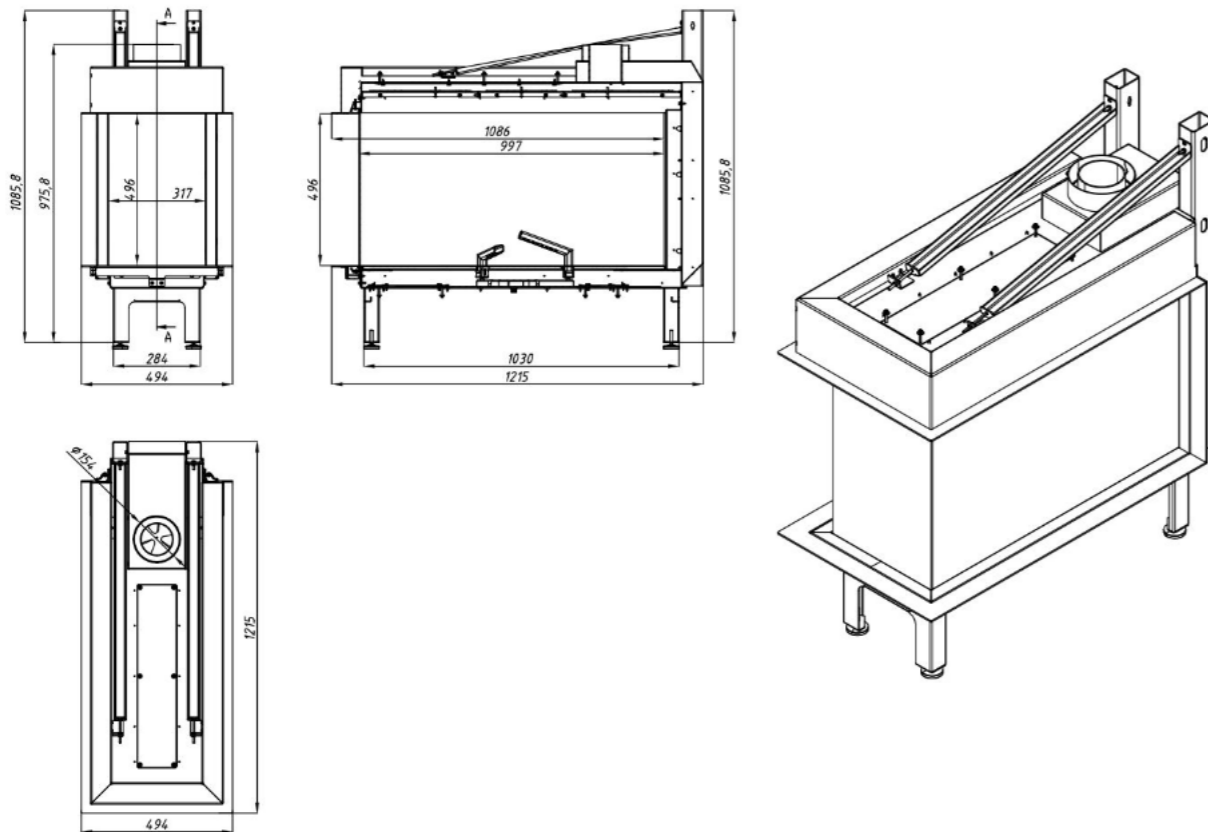

NG	LPG
Width (mm)	1200	1200
Height (mm)	976	976
Depth (mm)	494	494
Chimney (Ø)	100/150	100
Weight (kg)	145.4	145.4
Material	Steel	Steel
Rated Output (kW)	11	10
Heating Power Range (kW)	5.5 - 11	5.5 - 10
Efficiency (%)	83.30	83.30
Warranty (Year)	5	5

Technical drawing