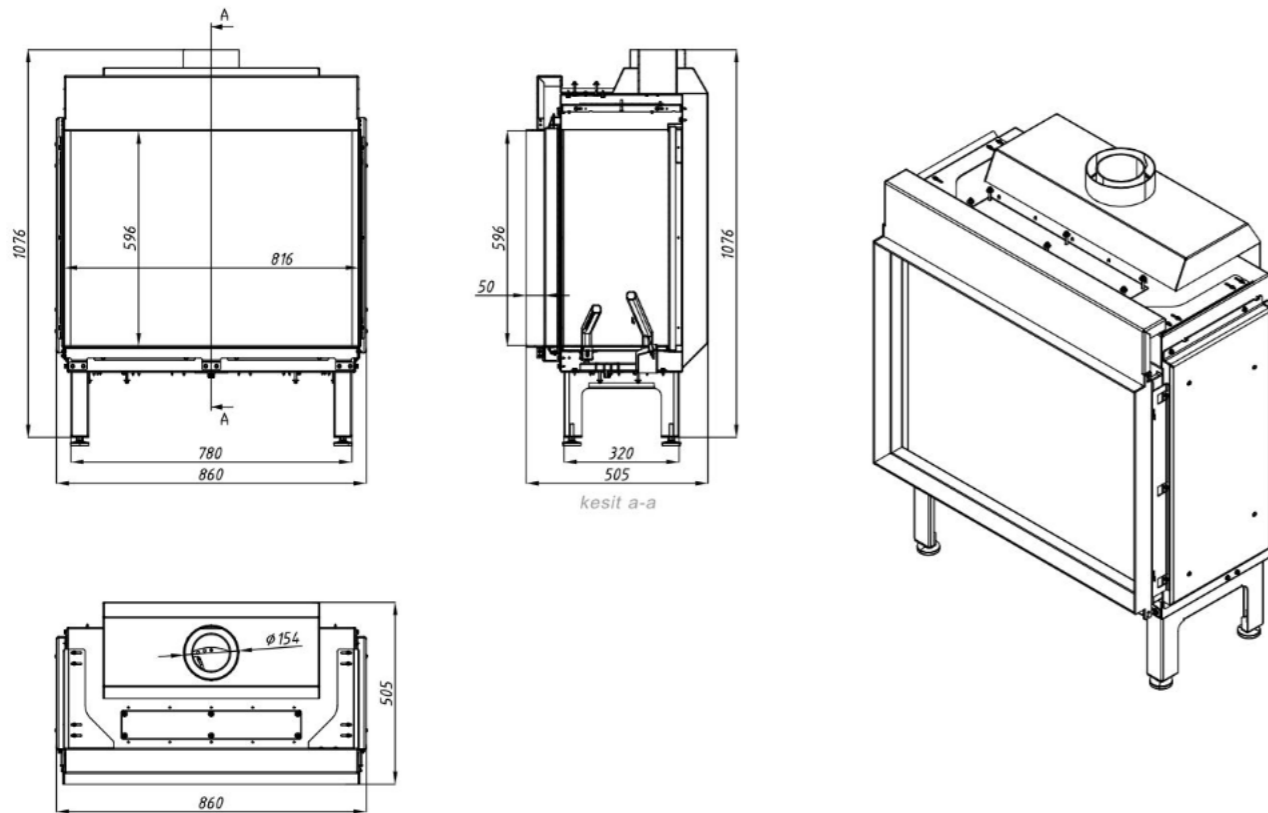

NG	LPG
Width (mm)	925	925
Height (mm)	1076	1076
Depth (mm)	505	505
Chimney (Ø)	100/150	100
Weight (kg)	127.37	127.37
Material	Steel	Steel
Rated Output (kW)	10	9
Heating Power Range (kW)	5 - 10	5 - 9
Efficiency (%)	88.70	88.70
Warranty (Year)	5	5

Technical drawing