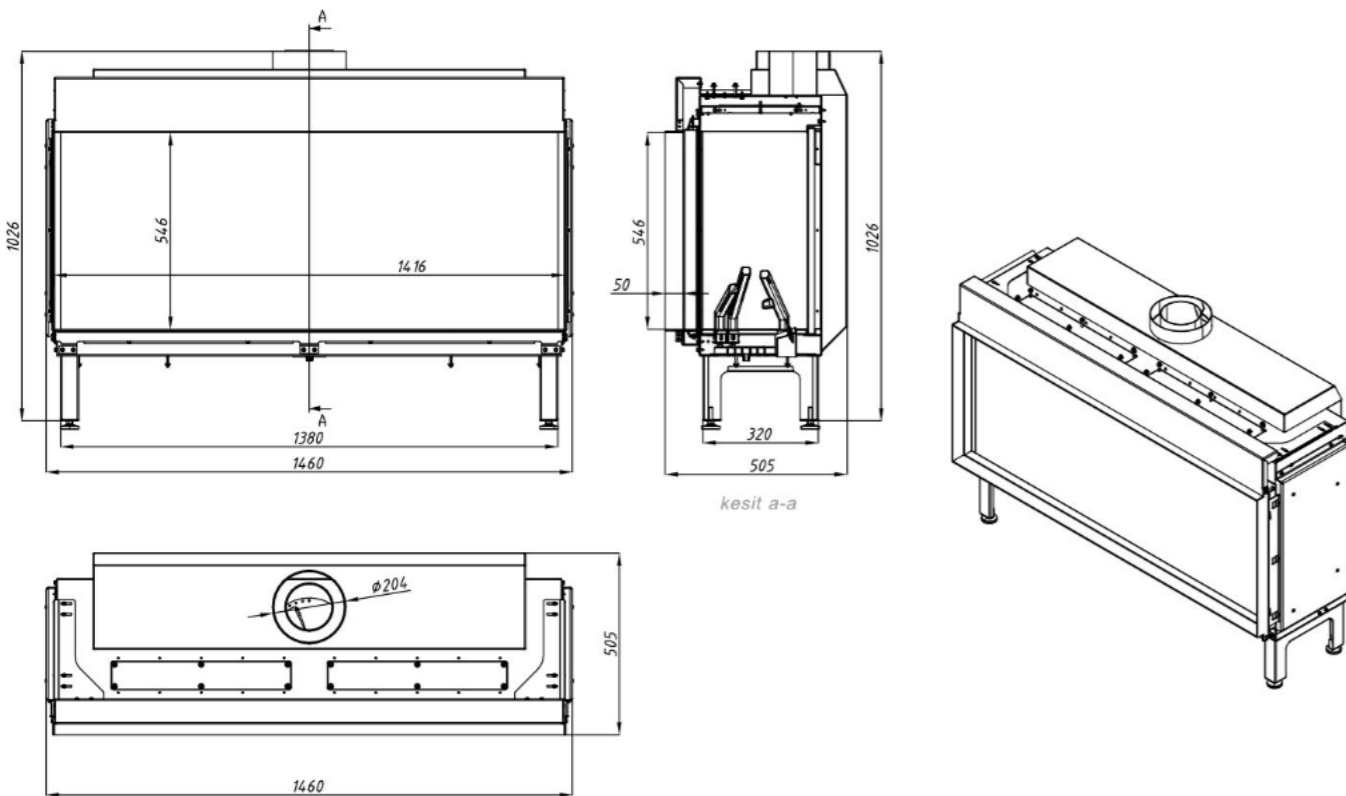

Technical drawing

Certificates