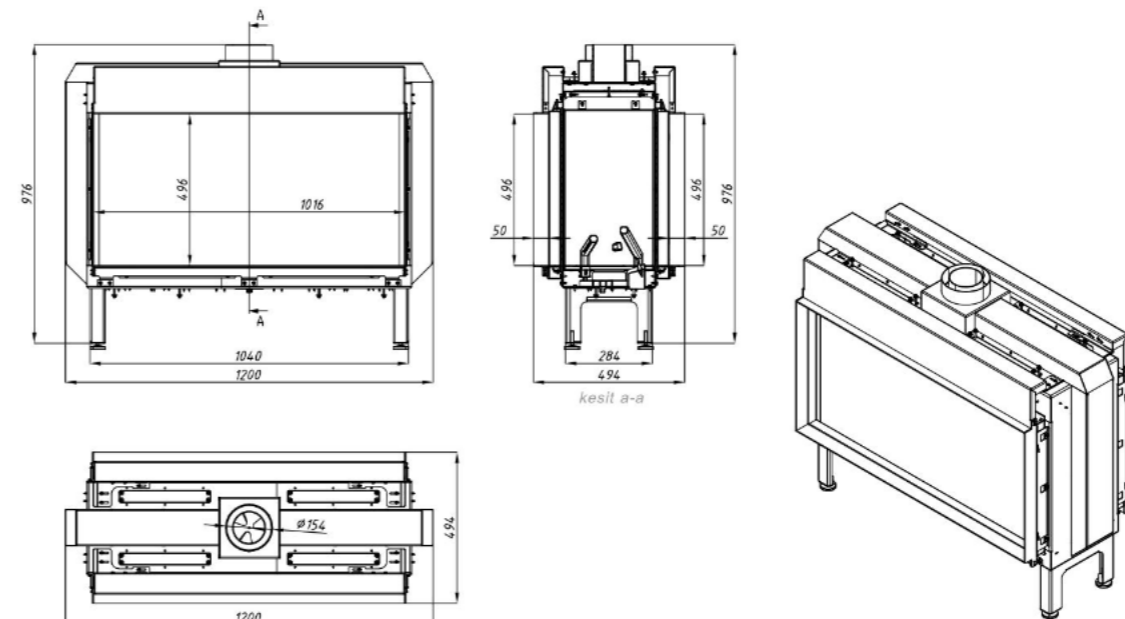

Technical drawing