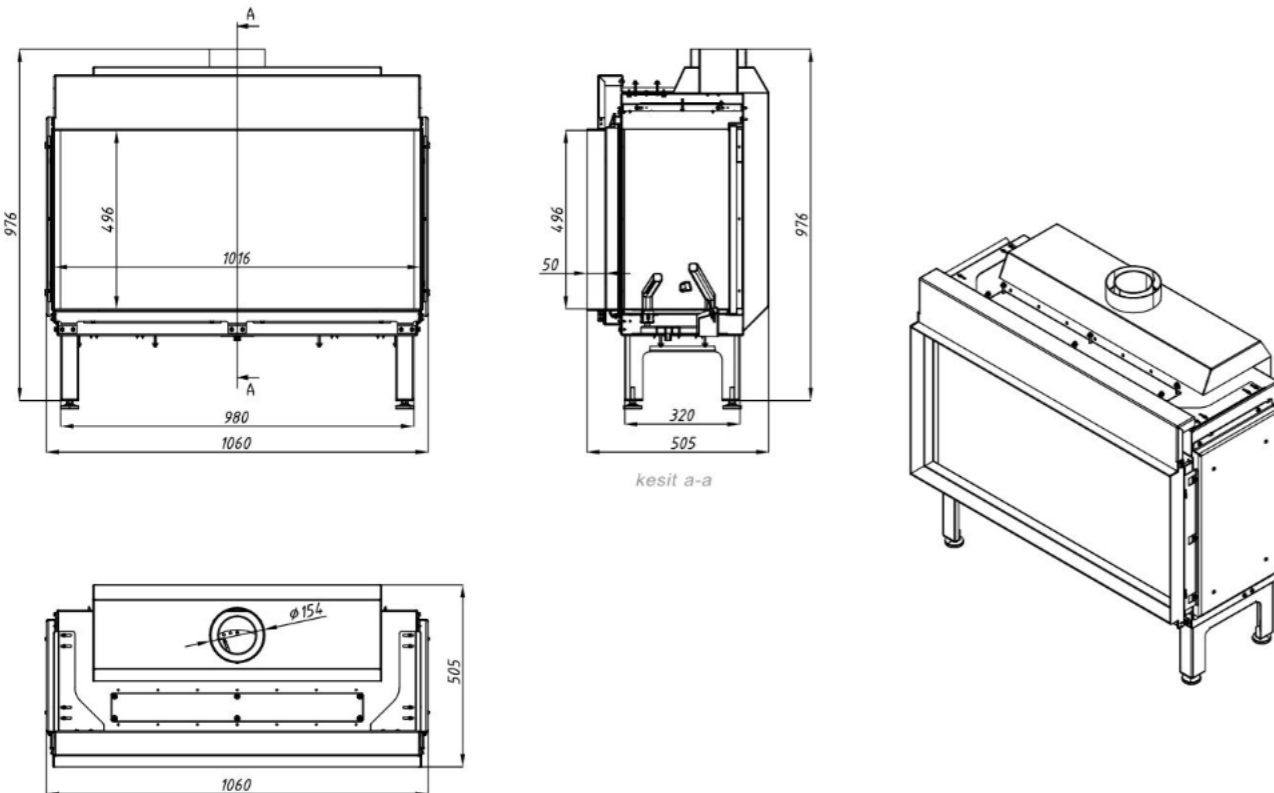

NG	LPG
Width (mm)	1125	1125
Height (mm)	976	976
Depth (mm)	505	505
Chimney (Ø)	100/150	100
Weight (kg)	140.96	140.96
Material	Steel	Steel
Rated Output (kW)	11	10
Heating Power Range (kW)	5.5 - 11	5.5 - 11
Efficiency (%)	83.30	83.30
Warranty (Year)	5	5

Technical drawing