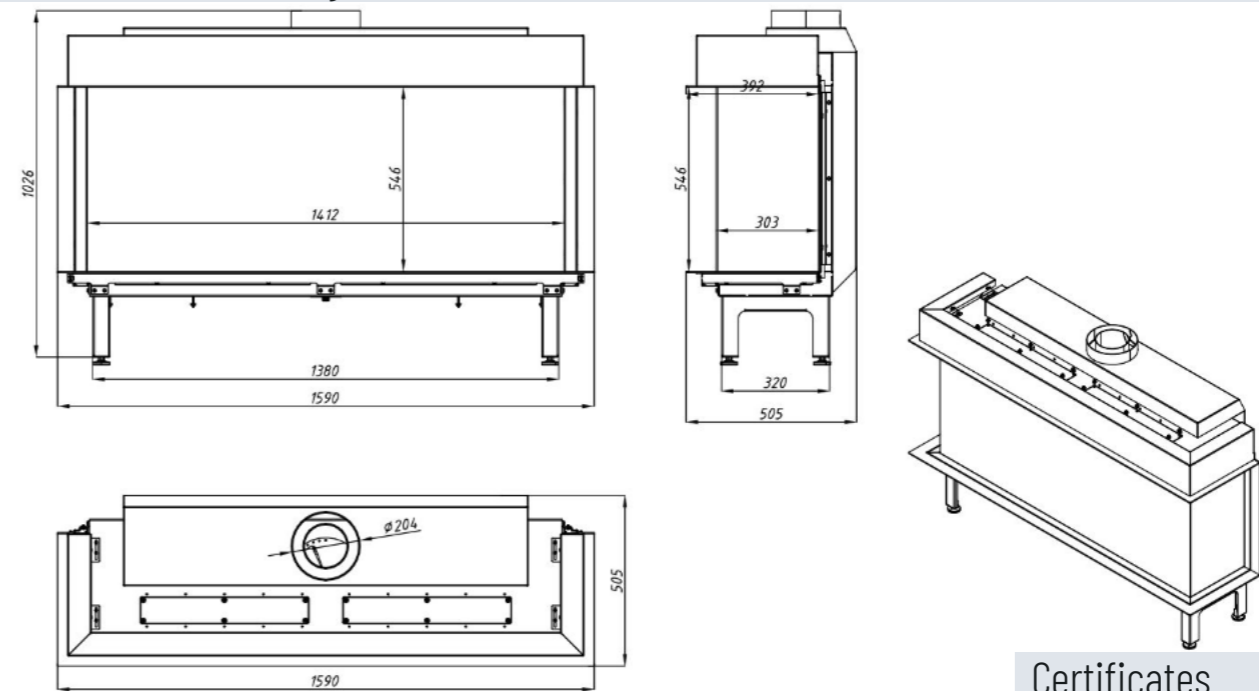

Technical drawing

Technical drawing

Certificates

VOURLA 140 R

	NG	LPG
Width (mm)	1525	1525
Height (mm)	1026	1026
Depth (mm)	505	505
Chimney (Ø)	130/200	130/200
Weight (kg)	195.72	195.72
Material	Steel	Steel
Rated Output (kW)	15	15
Heating Power Range (kW)	10 - 15	10 - 15
Efficiency (%)	86.10	86.10
Warranty (Year)	5	5

VOURLA 140 3V

	NG	LPG
Width (mm)	1590	1590
Height (mm)	1026	1026
Depth (mm)	505	505
Chimney (Ø)	130/200	130/200
Weight (kg)	191.65	191.65
Material	Steel	Steel
Rated Output (kW)	15	15
Heating Power Range (kW)	10 - 15	10 - 15
Efficiency (%)	86.10	86.10
Warranty (Year)	5	5

Technical drawing

Technical drawing

Certificates

VOURLA 140 EPI

	NG	LPG
Width (mm)	1615	1615
Height (mm)	1136	1136
Depth (mm)	494	494
Chimney (Ø)	130/200	130/200
Weight (kg)	194.8	194.8
Material	Steel	Steel
Rated Output (kW)	15	15
Heating Power Range (kW)	10-15	10-15
Efficiency (%)	86.10	86.10
Warranty (Year)	5	5