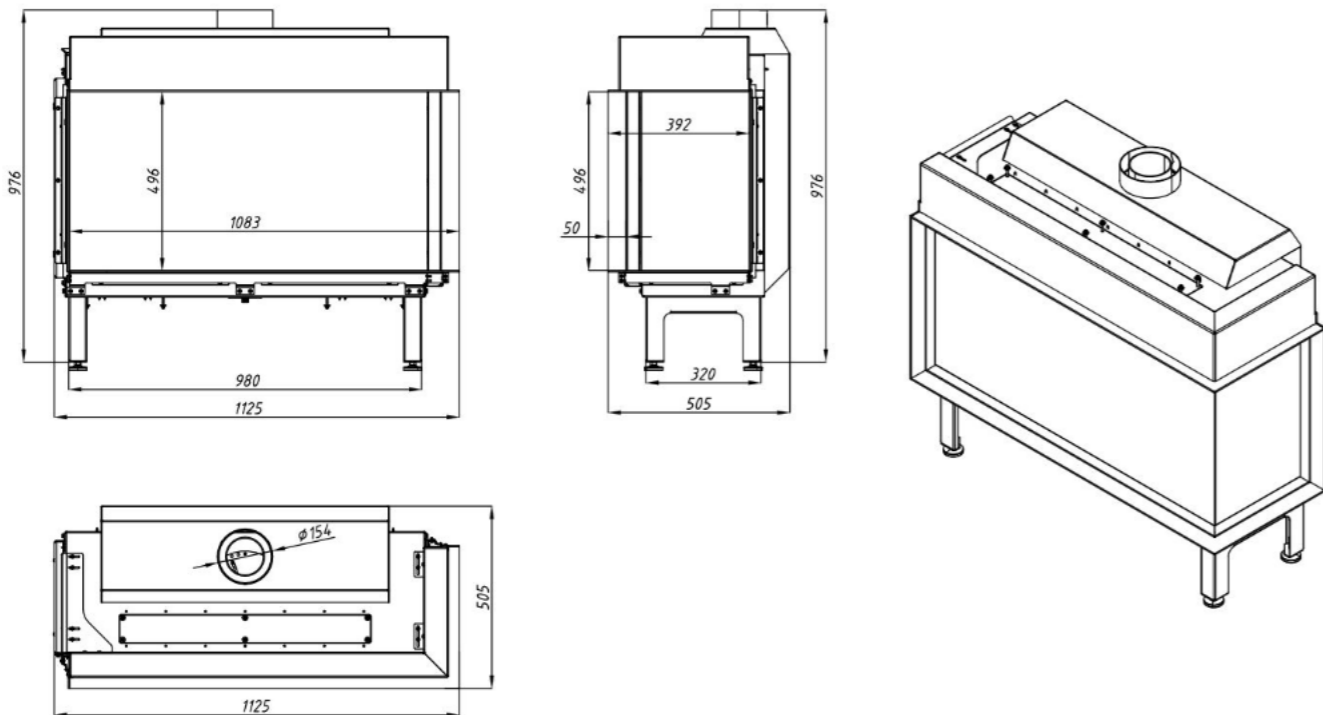

NG	LPG
Width (mm)	1190	1190
Height (mm)	976	976
Depth (mm)	505	505
Chimney (Ø)	100/150	100
Weight (kg)	137.49	137.49
Material	Steel	Steel
Rated Output (kW)	11	10
Heating Power Range (kW)	5.5 - 11	5.5 - 11
Efficiency (%)	83.30	83.30
Warranty (Year)	5	5