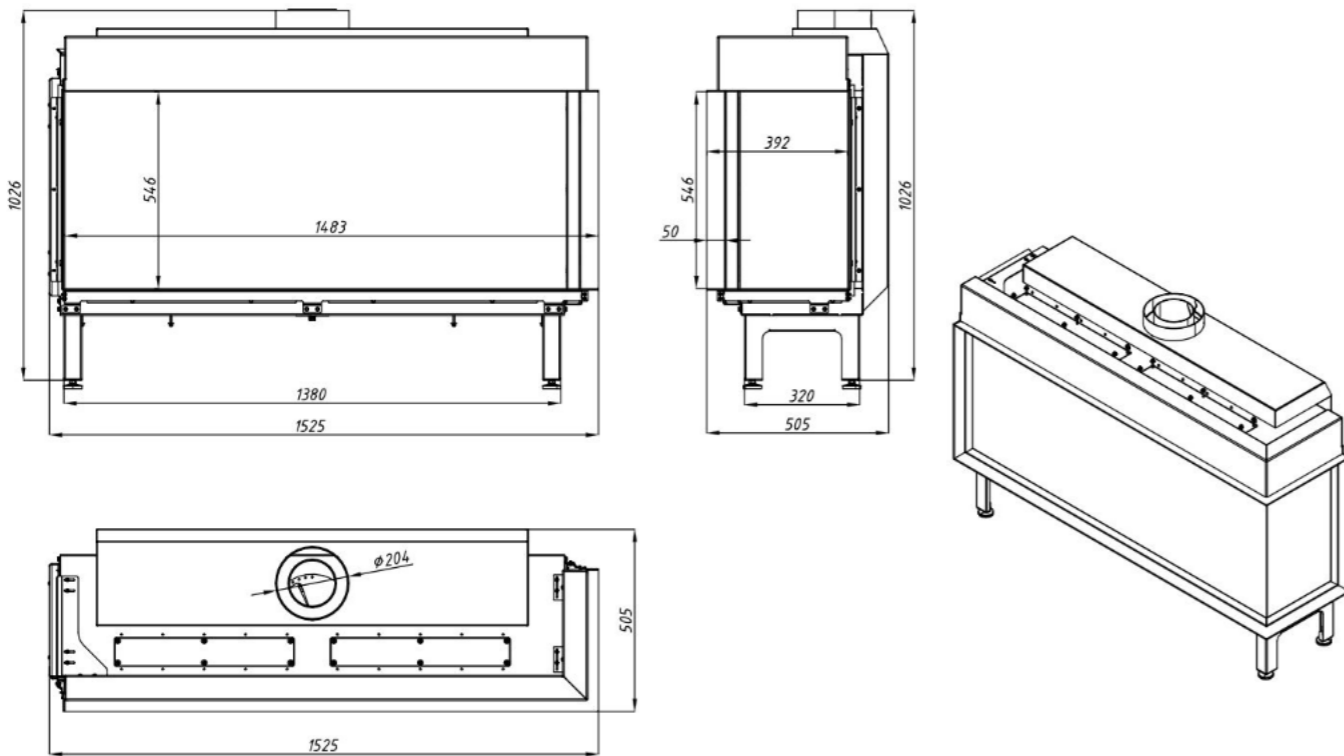

VOURLA 140 L

	NG	LPG
Width (mm)	1525	1525
Height (mm)	1026	1026
Depth (mm)	505	505
Chimney (Ø)	130/200	130/200
Weight (kg)	195.72	195.72
Material	Steel	Steel
Rated Output (kW)	15	15
Heating Power Range (kW)	10-15	10-15
Efficiency (%)	86.10	86.10
Warranty (Year)	5	5

Technical drawing

Technical drawing

Certificates

VOURLA 140 R

	NG	LPG
Width (mm)	1525	1525
Height (mm)	1026	1026
Depth (mm)	505	505
Chimney (Ø)	130/200	130/200
Weight (kg)	195.72	195.72
Material	Steel	Steel
Rated Output (kW)	15	15
Heating Power Range (kW)	10 - 15	10 - 15
Efficiency (%)	86.10	86.10
Warranty (Year)	5	5

VOURLA 140 3V

	NG	LPG
Width (mm)	1590	1590
Height (mm)	1026	1026
Depth (mm)	505	505
Chimney (Ø)	130/200	130/200
Weight (kg)	191.65	191.65
Material	Steel	Steel
Rated Output (kW)	15	15
Heating Power Range (kW)	10 - 15	10 - 15
Efficiency (%)	86.10	86.10
Warranty (Year)	5	5

Technical drawing

Technical drawing

Certificates

VOURLA 140 EPI

	NG	LPG
Width (mm)	1615	1615
Height (mm)	1136	1136
Depth (mm)	494	494
Chimney (Ø)	130/200	130/200
Weight (kg)	194.8	194.8
Material	Steel	Steel
Rated Output (kW)	15	15
Heating Power Range (kW)	10-15	10-15
Efficiency (%)	86.10	86.10
Warranty (Year)	5	5