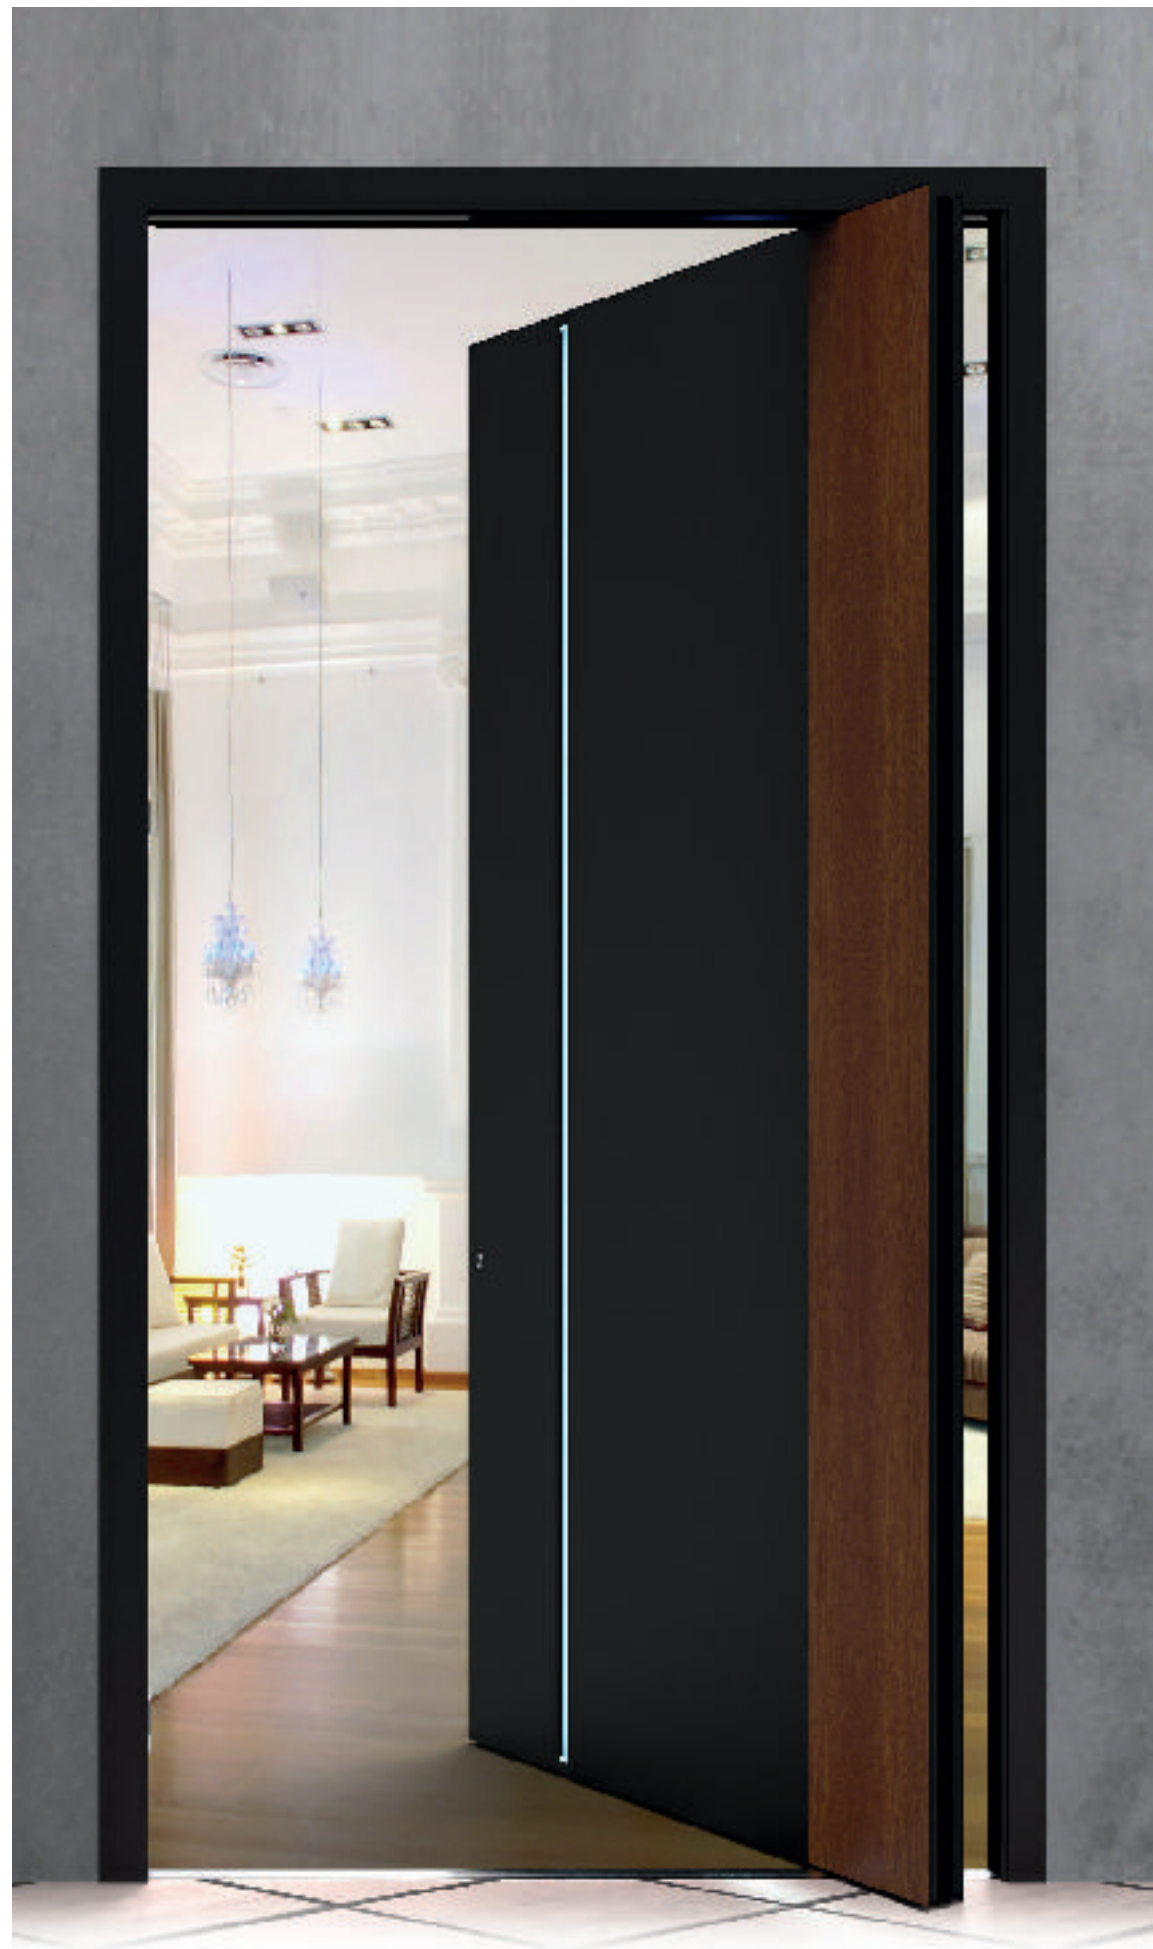

PIVOT | V3 1201

Flat

Color 1: M9004

Color 2: W554 vertical

Hidden Handle EXL-V840

Led inside handle