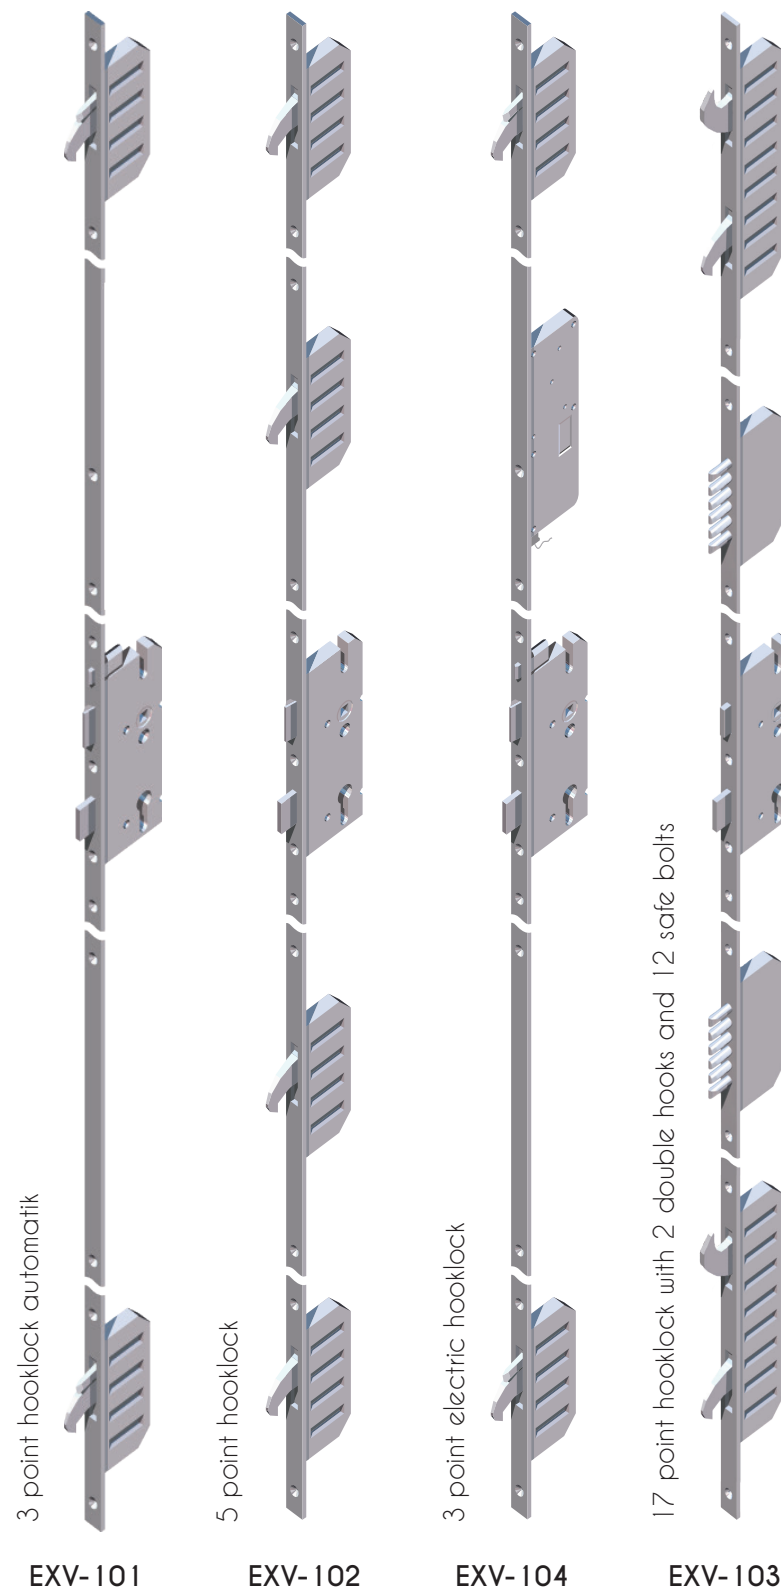

EXL-V830

EXL-V840

EXL-V840 LED

EXL-V850

EXL-V870

EXL-V860

Safety Rosette
EXR-902

Safety Rosette
EXR-903

Safety Rosette
EXR-904

Round Rosette
EXR-900

Cylinder double
sided EXC-203

Safety cylinder
EXC-200

Electric strike
EXX-400

Spyhole
EXE-404

Spyhole with
camera EXE-405

Hidden Door closer
EXS-602

Inside Handle
ID 20 EXD-500

Inside Handle
ID 30 EXD-501

Inside Handle
ID 35 EXD-502

Foot protection - EXI-707

Foot protection - EXI-706

Numbers from stainless steel - EXI-708

Numbers from glass inside panel - EXG-709