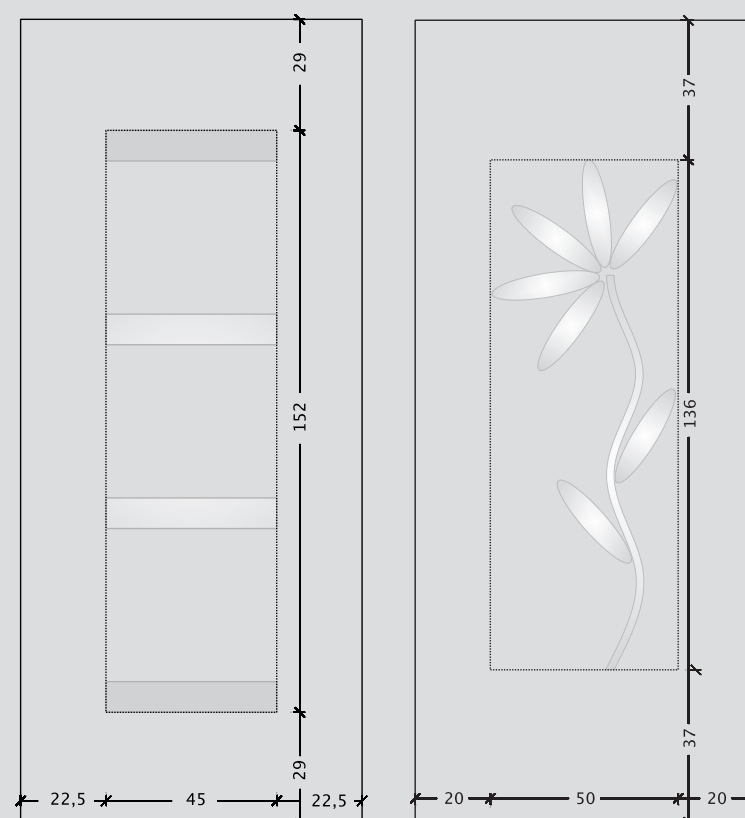

ES 7090

Μοντέρνες δημιουργίες!!!

Σχέδια πρωτότυπα και διαφορετικά που προσθέτουν στον χώρο σας και ξεχωρίζουν για τον σχεδιασμό και την υψηλή τους ποιότητα.

Modern creations!!!

Different and unique designs that add value to your space and stand out for their design and high quality.