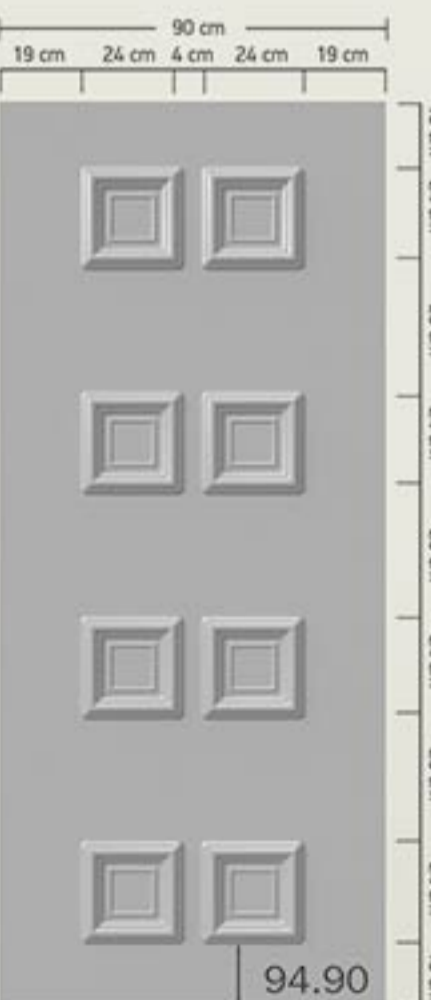

ΤΑΜΠΛΑΔΑΚΙΑ

PARTS OF PANELS