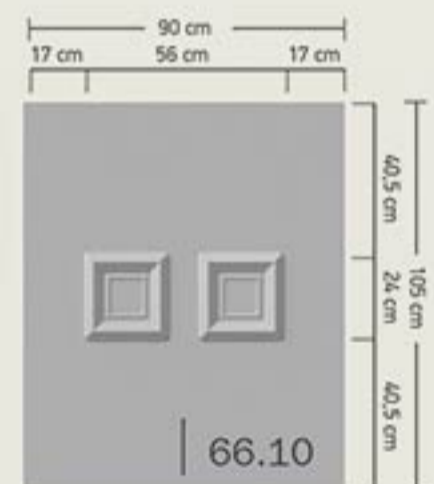

ΤΑΜΠΛΑΔΑΚΙΑ

PARTS OF PANELS