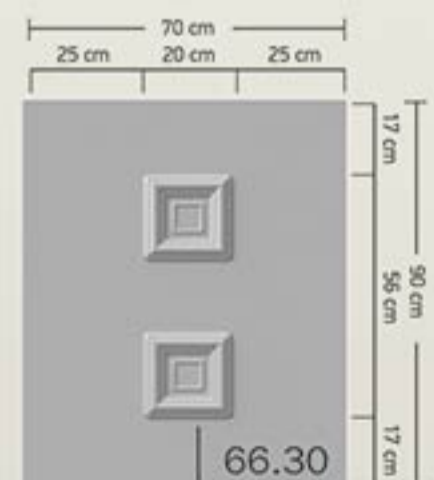

ΤΑΜΠΛΑΔΑΚΙΑ

PARTS OF PANELS