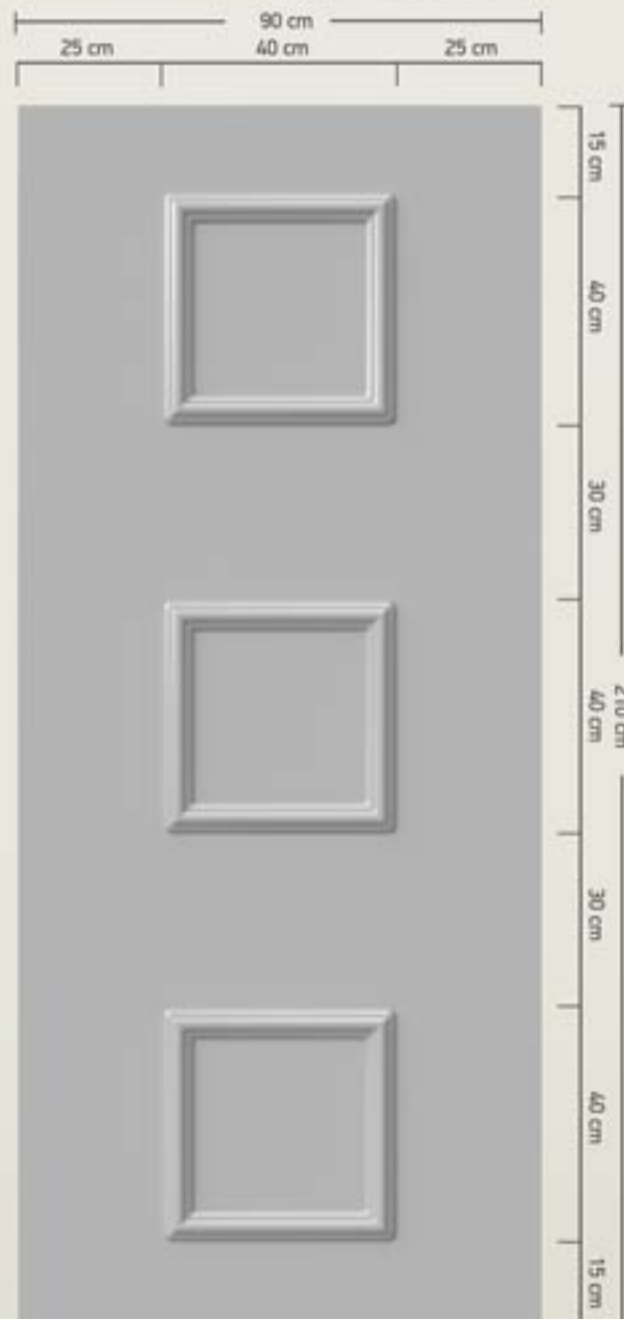

### Special Constructions

BIOPANEL has created special size panels for kitchen doors and windows.

70.20

70.30

70.50

70.90

71.10