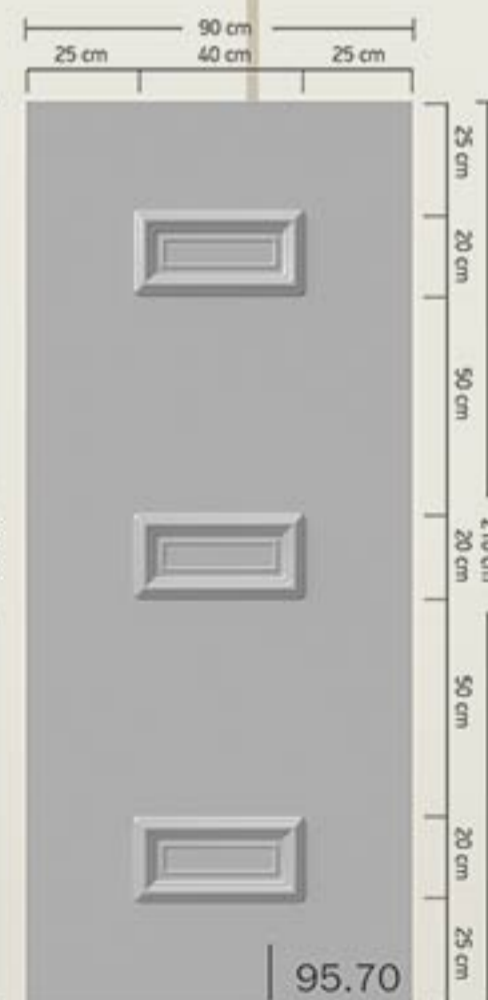

ΤΑΜΠΛΑΔΑΚΙΑ

PARTS OF PANELS