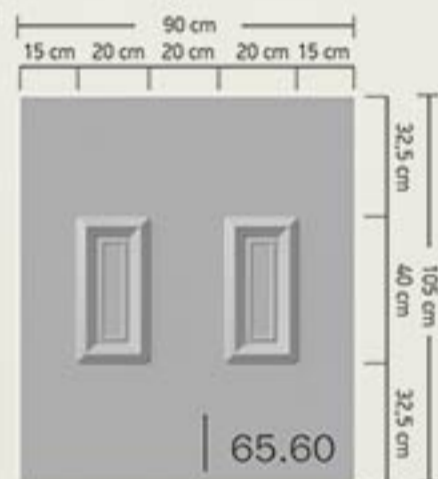

ΤΑΜΠΛΑΔΑΚΙΑ

PARTS OF PANELS