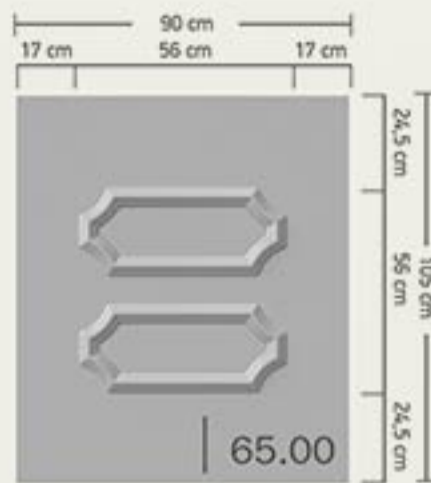

ΤΑΜΠΛΑΔΑΚΙΑ

PARTS OF PANELS