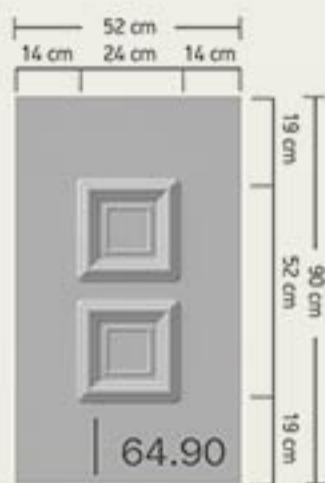

ΤΑΜΠΛΑΔΑΚΙΑ

PARTS OF PANELS