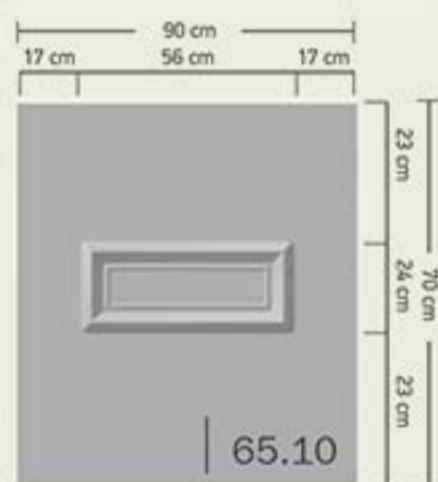

ΤΑΜΠΛΑΔΑΚΙΑ

PARTS OF PANELS