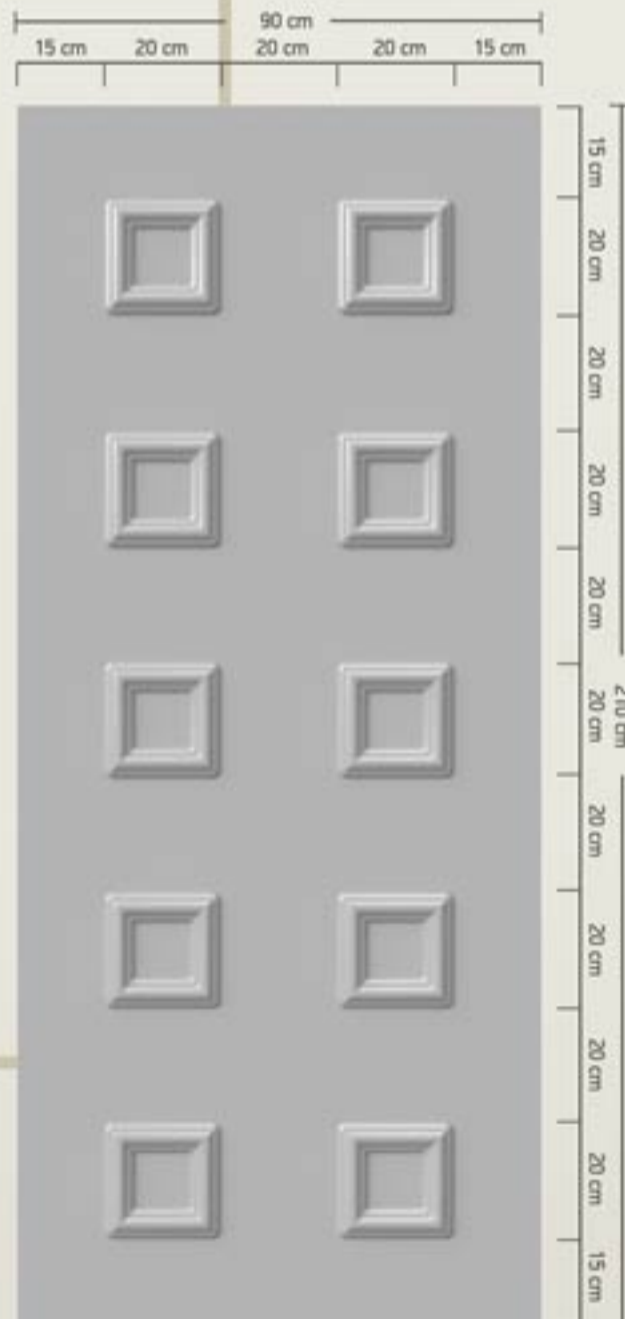

### Special Constructions

BIOPANEL has created special size panels for kitchen doors and windows.

70.20

70.30

70.50

70.90

71.10