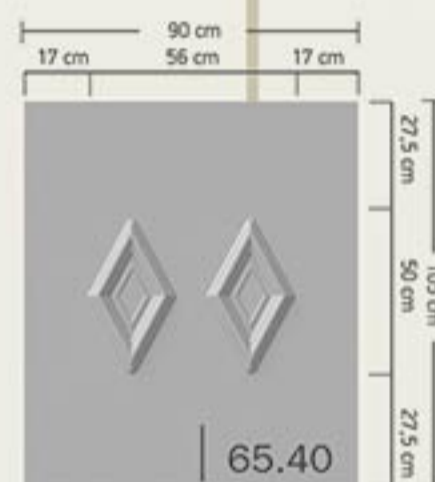

ΤΑΜΠΛΑΔΑΚΙΑ

PARTS OF PANELS