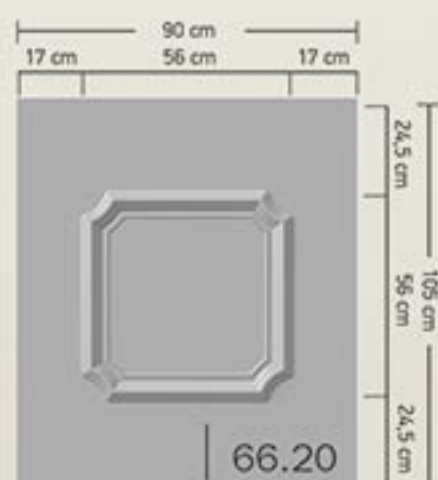

ΤΑΜΠΛΑΔΑΚΙΑ

PARTS OF PANELS