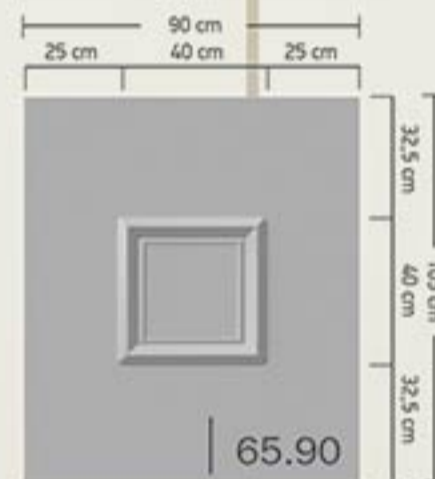

ΤΑΜΠΛΑΔΑΚΙΑ

PARTS OF PANELS