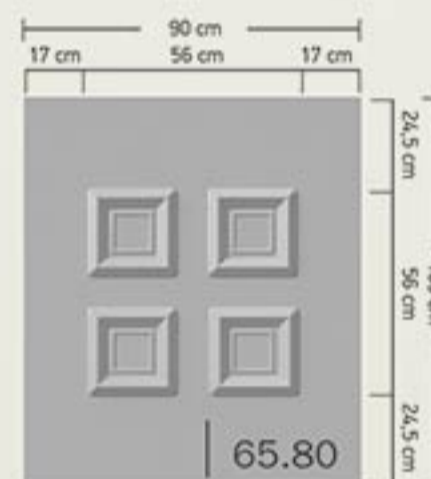

ΤΑΜΠΛΑΔΑΚΙΑ

PARTS OF PANELS