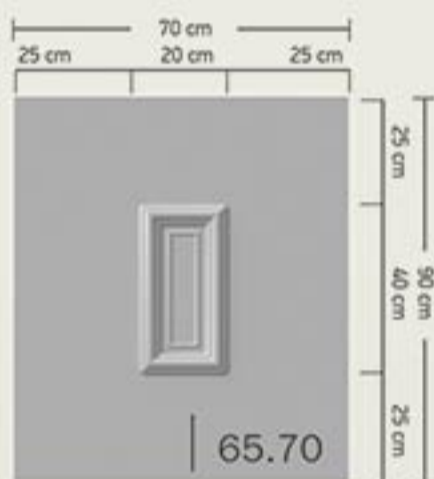

ΤΑΜΠΛΑΔΑΚΙΑ

PARTS OF PANELS