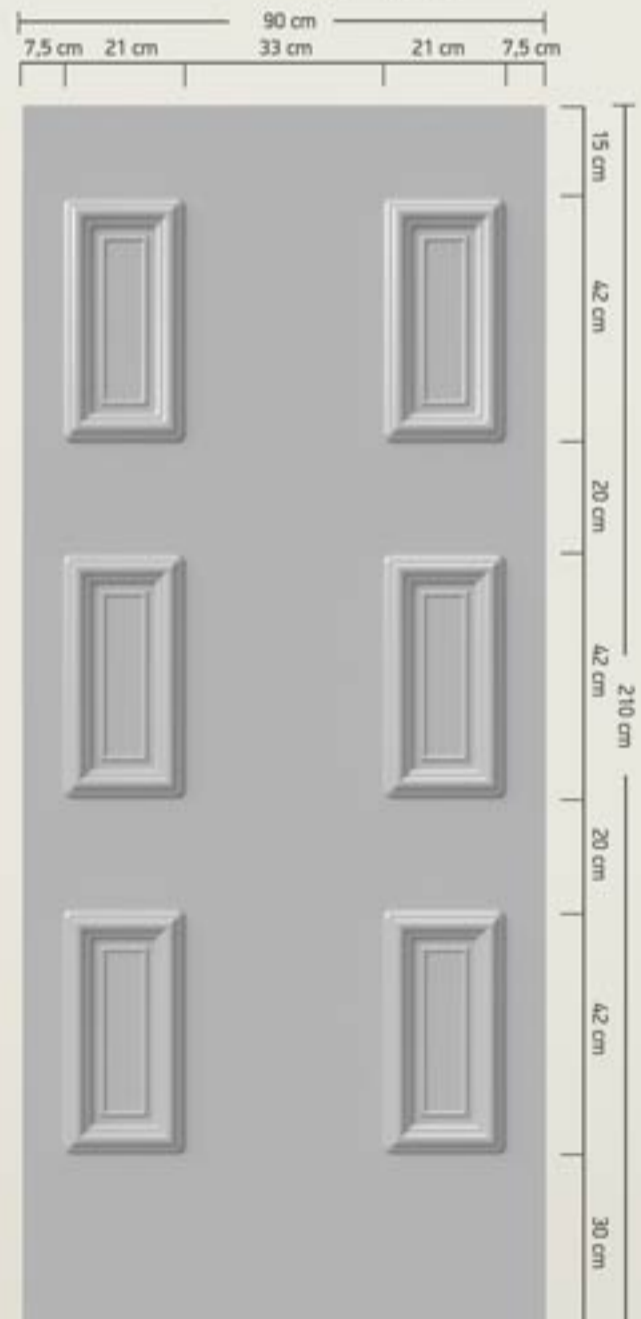

### Special Constructions

BIOPANEL has created special size panels for kitchen doors and windows.

70.20

70.30

70.50

70.90

71.10