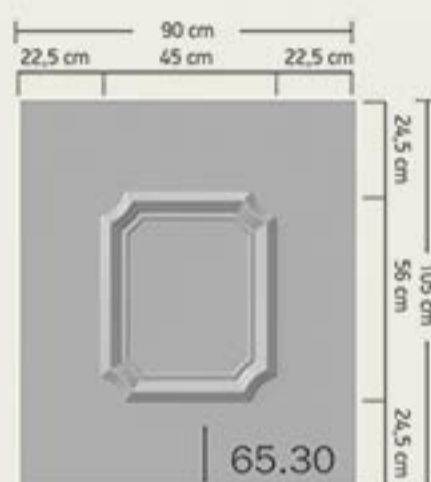

ΤΑΜΠΛΑΔΑΚΙΑ

PARTS OF PANELS