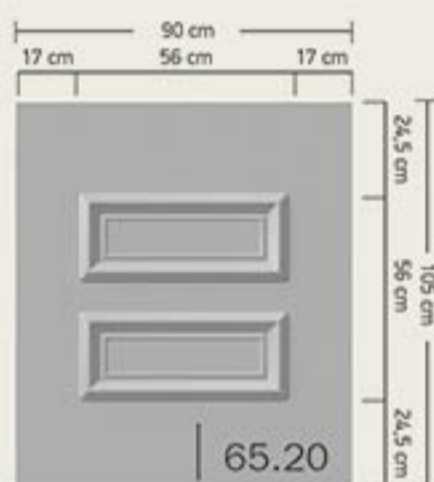

ΤΑΜΠΛΑΔΑΚΙΑ

PARTS OF PANELS