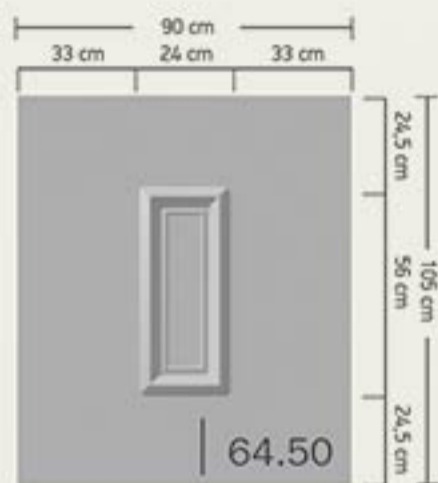

ΤΑΜΠΛΑΔΑΚΙΑ

PARTS OF PANELS