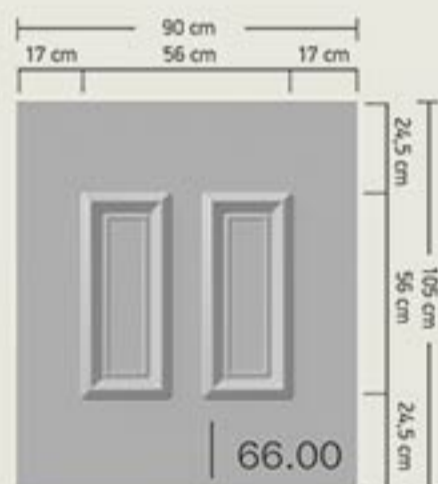

ΤΑΜΠΛΑΔΑΚΙΑ

PARTS OF PANELS