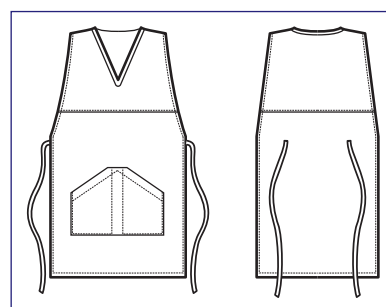

65% polyester • 35% cotton - 160 gr/m²
RIGA VERDE

**010100
PONCHO A V**
65% polyester
35% cotton
195 gr/m²
BIANCO