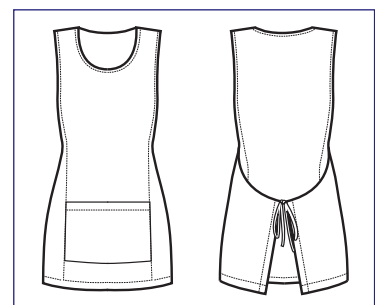

NATURAL

ONE SIZE

NEW

SMOKE

013221
PAPEETE
100% polyester
220 gr/m²
SMOKE

ONE SIZE

013023 PAPEETE

65% polyester • 35% cotton - 125 gr/m²
NERO + ROSA