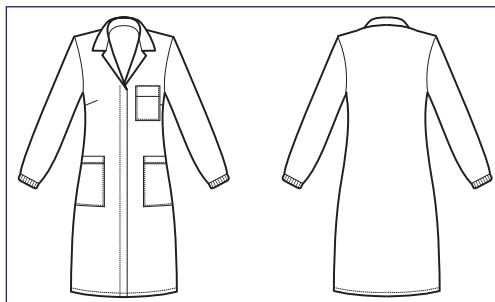

009100
CAMICE DONNA
ANTINFORTUNISTICO
100% cotton
190 gr/m²
S • M • L • XL • XXL
BIANCO

009110
CAMICE DONNA
ANTINFORTUNISTICO
65% polyester
35% cotton
150 gr/m²
S • M • L • XL • XXL
BIANCO