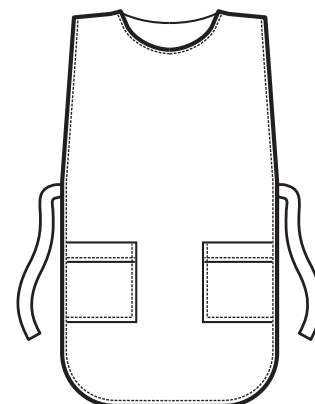

010003 PONCHO