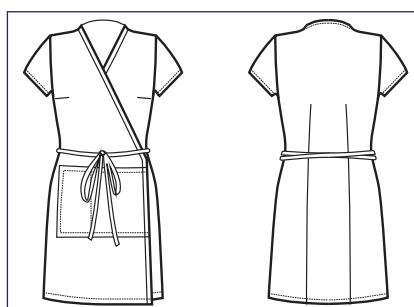

004401
KIMONO ZANZIBAR
65% polyester
35% cotton
125 gr/m²
M • XL
NERO

004481
KIMONO ZANZIBAR
100% polyester
super dry
130 gr/m²
M • XL
NERO

SUPER DRY
IL TESSUTO ANTIMACCHIA CHE RESPIRA
THE ANTISTAIN FABRIC THAT BREATHES