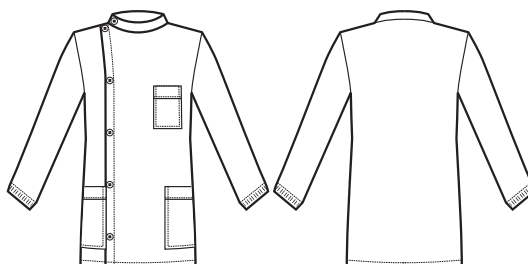

043200
CASACCA DENTISTA
100% cotton
185 gr/m²
XS • S • M • L • XL • XXL
VERDE