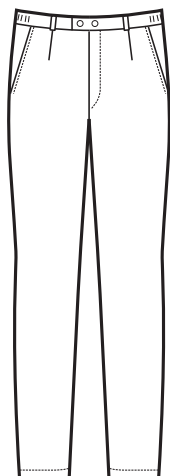

PANTALONE LAVORO

064102
PANTALONE LAVORO
65% polyester
35% cotton
195 gr/m²
S • M • L • XL • XXL • 3XL
BLU