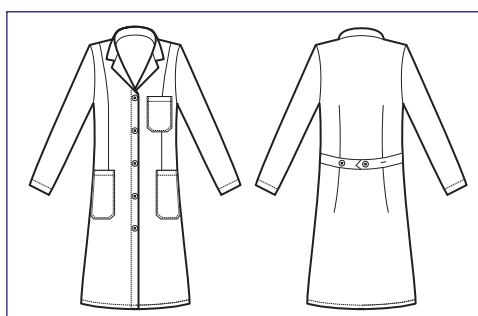

**008200P
CAMICE VICHY
POLSO IN MAGLIA**

100% cotton
190 gr/m²
XS • S • M • L • XL • XXL
BIANCO

**008200
CAMICE VICHY**
100% cotton
190 gr/m²
XS • S • M • L • XL • XXL
BIANCO