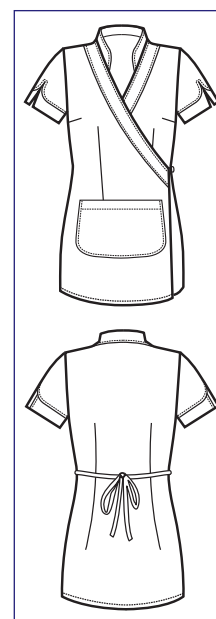

004500
KIMONO TAHITI
65% polyester
35% cotton
150 gr/m²
M • XL
BIANCO