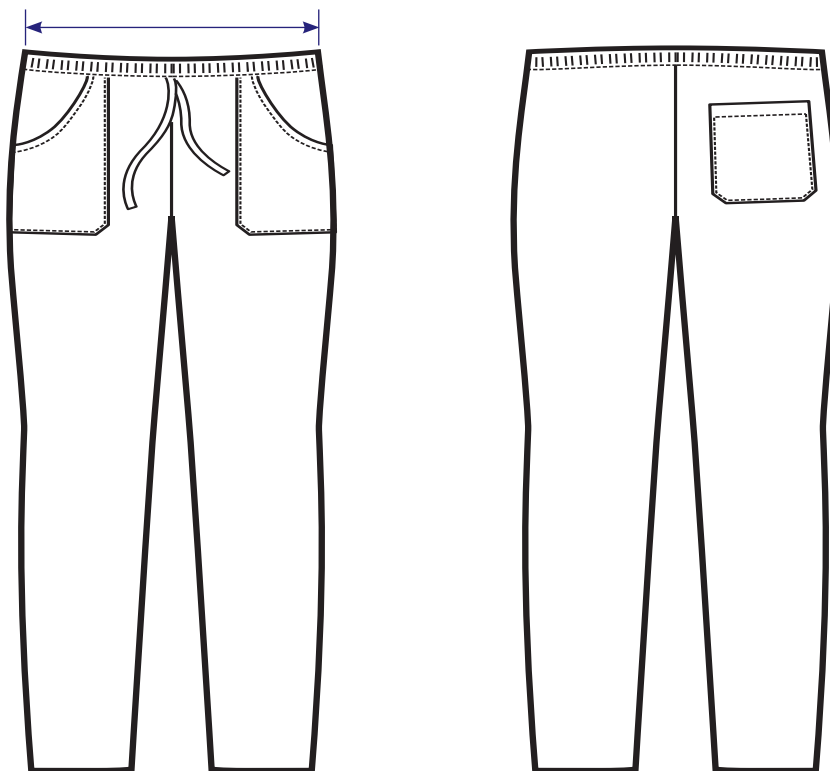

EXTRA LARGE

3XL • 4XL • 5XL

MISURA DEL CAPO
CLOTH MEASURE

A 3XL = cm 130
B 4XL = cm 140
C 5XL = cm 150

PANTALONE EXTRA LARGE		3XL	4XL	5XL
	PANTALONE CON ELASTICO 100% cotton 190 gr/m² BIANCO	044000A	044000B	044000C
	PANTALACCIO 65% polyester 35% cotton 195 gr/m² NERO	044601A	044601B	044601C