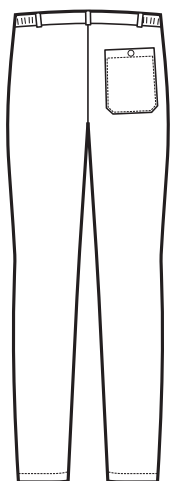

PANTALONE LAVORO

064102
PANTALONE LAVORO
65% polyester
35% cotton
195 gr/m²
S • M • L • XL • XXL • 3XL
BLU