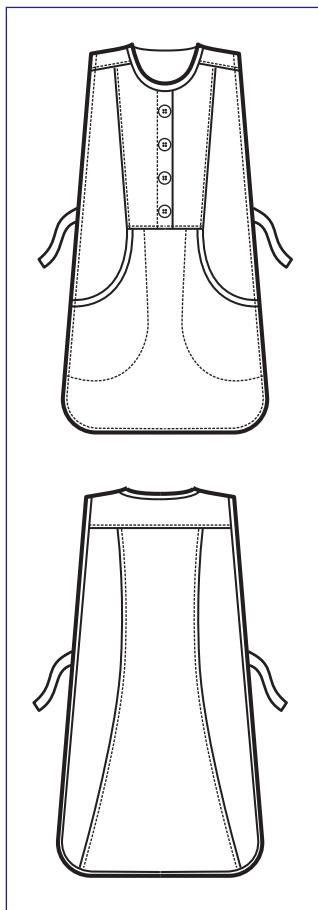

ONE SIZE

010318 KINGSTON

100% polyester - 170 gr/m²
LIVERPOOL

010308 KINGSTON
100% polyester
220 gr/m²
GESSATO