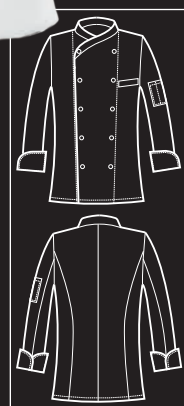

SATIN

SATIN NO IRON

PER CHI VUOLE IL COTONE
MA NON SI ACCONTENTA

*FOR THOSE WHO
WANT COTTON
BUT AT THE SAME TIME
WANT MORE*

058209
GIACCA PANAMA SLIM
100% cotton satin
180 gr/m²
S • M • L • XL • XXL
BIANCO

058209M
GIACCA PANAMA SLIM
MEZZA MANICA
100% cotton satin
180 gr/m²
S • M • L • XL • XXL
BIANCO