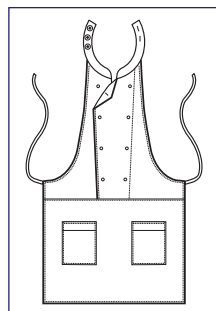

**037335
ASSUAN**
65% polyester
35% cotton
195 gr/m²
TORTORA + FANGO

**037336
ASSUAN**
65% polyester
35% cotton
195 gr/m²
FANGO + TORTORA

**ASSUAN UNISEX
ONE SIZE COLOURS**

**037312
ASSUAN**
65% polyester
35% cotton
195 gr/m²
NERO + GRIGIO