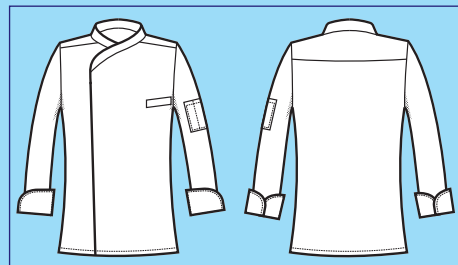

Bottoni a pressione
Snaps