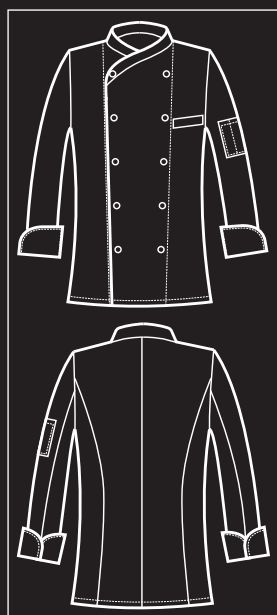

058209M
GIACCA PANAMA SLIM
MEZZA MANICA
100% cotton satin
180 gr/m²
S • M • L • XL • XXL
BIANCO

SATIN

SATIN NO IRON

PER CHI VUOLE IL COTONE
MA NON SI ACCONTENTA

FOR THOSE WHO
WANT COTTON
BUT AT THE SAME TIME
WANT MORE

058211
GIACCA PANAMA
SLIM
100% cotton satin
180 gr/m²
S • M • L • XL • XXL
BIANCO + NERO

058211M
GIACCA PANAMA SLIM
MEZZA MANICA
100% cotton satin
180 gr/m²
S • M • L • XL • XXL
BIANCO + NERO

SATIN

059309
GIACCA
BILBAO
100% cotton satin
180 gr/m²
S • M • L • XL • XXL
BIANCO