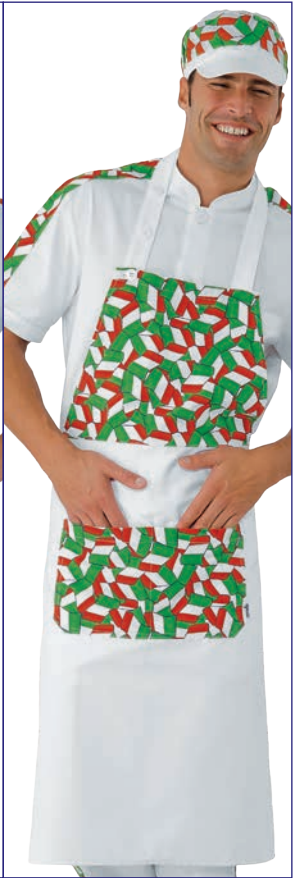

087322 DAYTONA
100% cotton
210 gr/m²
ITALY