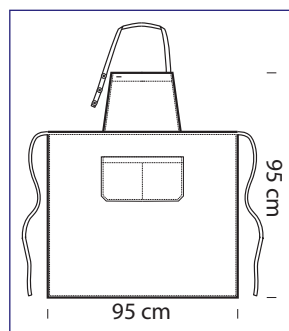

087325 DAYTONA
100% cotton
210 gr/m²
ICE CREAM

087318
DAYTONA
 65% polyester
 35% cotton
 195 gr/m²
 cm 95 x 95
 NERO + PASTA

087303
DAYTONA
 65% polyester
 35% cotton
 195 gr/m²
 cm 95 x 95
 BORDEAUX

087301
DAYTONA
 65% polyester
 35% cotton
 195 gr/m²
 cm 95 x 95
 NERO