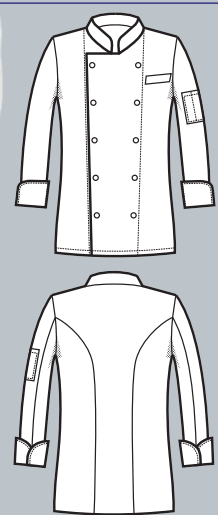

059131M
GIACCA FRANKLIN
MEZZA MANICA
DAVANTI - FRONT
100% polyester super dry
130 gr/m²
DIETRO - BACK
97% cotton jersey
3% spandex
180 gr/m²
S • M • L • XL • XXL
NERO

NEW

059111M
GIACCA FRANKLIN
MEZZA MANICA
DAVANTI - FRONT
65% polyester
35% cotton
195 gr/m²
DIETRO - BACK
97% cotton jersey
3% spandex
180 gr/m²
S • M • L • XL • XXL
NERO

**SUPER STRETCH
EXTRA LIGHT**

**057360
GIACCA
ALABAMA SLIM
EXTRA LIGHT
SUPER STRETCH**
97% cotton
3% spandex
136 gr/m²
S • M • L • XL • XXL
BIANCO

**057360M
GIACCA ALABAMA SLIM
MEZZA MANICA
EXTRA LIGHT
SUPER STRETCH**
97% cotton
3% spandex
136 gr/m²
S • M • L • XL • XXL
BIANCO