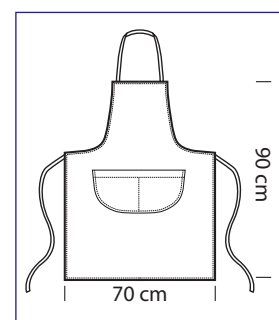

087031
GREMBIULE
CON PETTORINA
100% cotton
190 gr/m²
YIN YANG