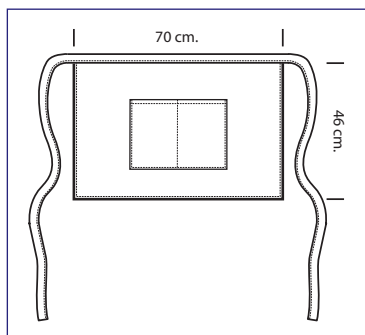

CRETA COLOURS

cm 70 x 46

086801

CRETA

65% polyester
35% cotton
195 gr/m²
cm 70 x 46
NERO

086803

CRETA

65% polyester
35% cotton
195 gr/m²
cm 70 x 46
BORDEAUX